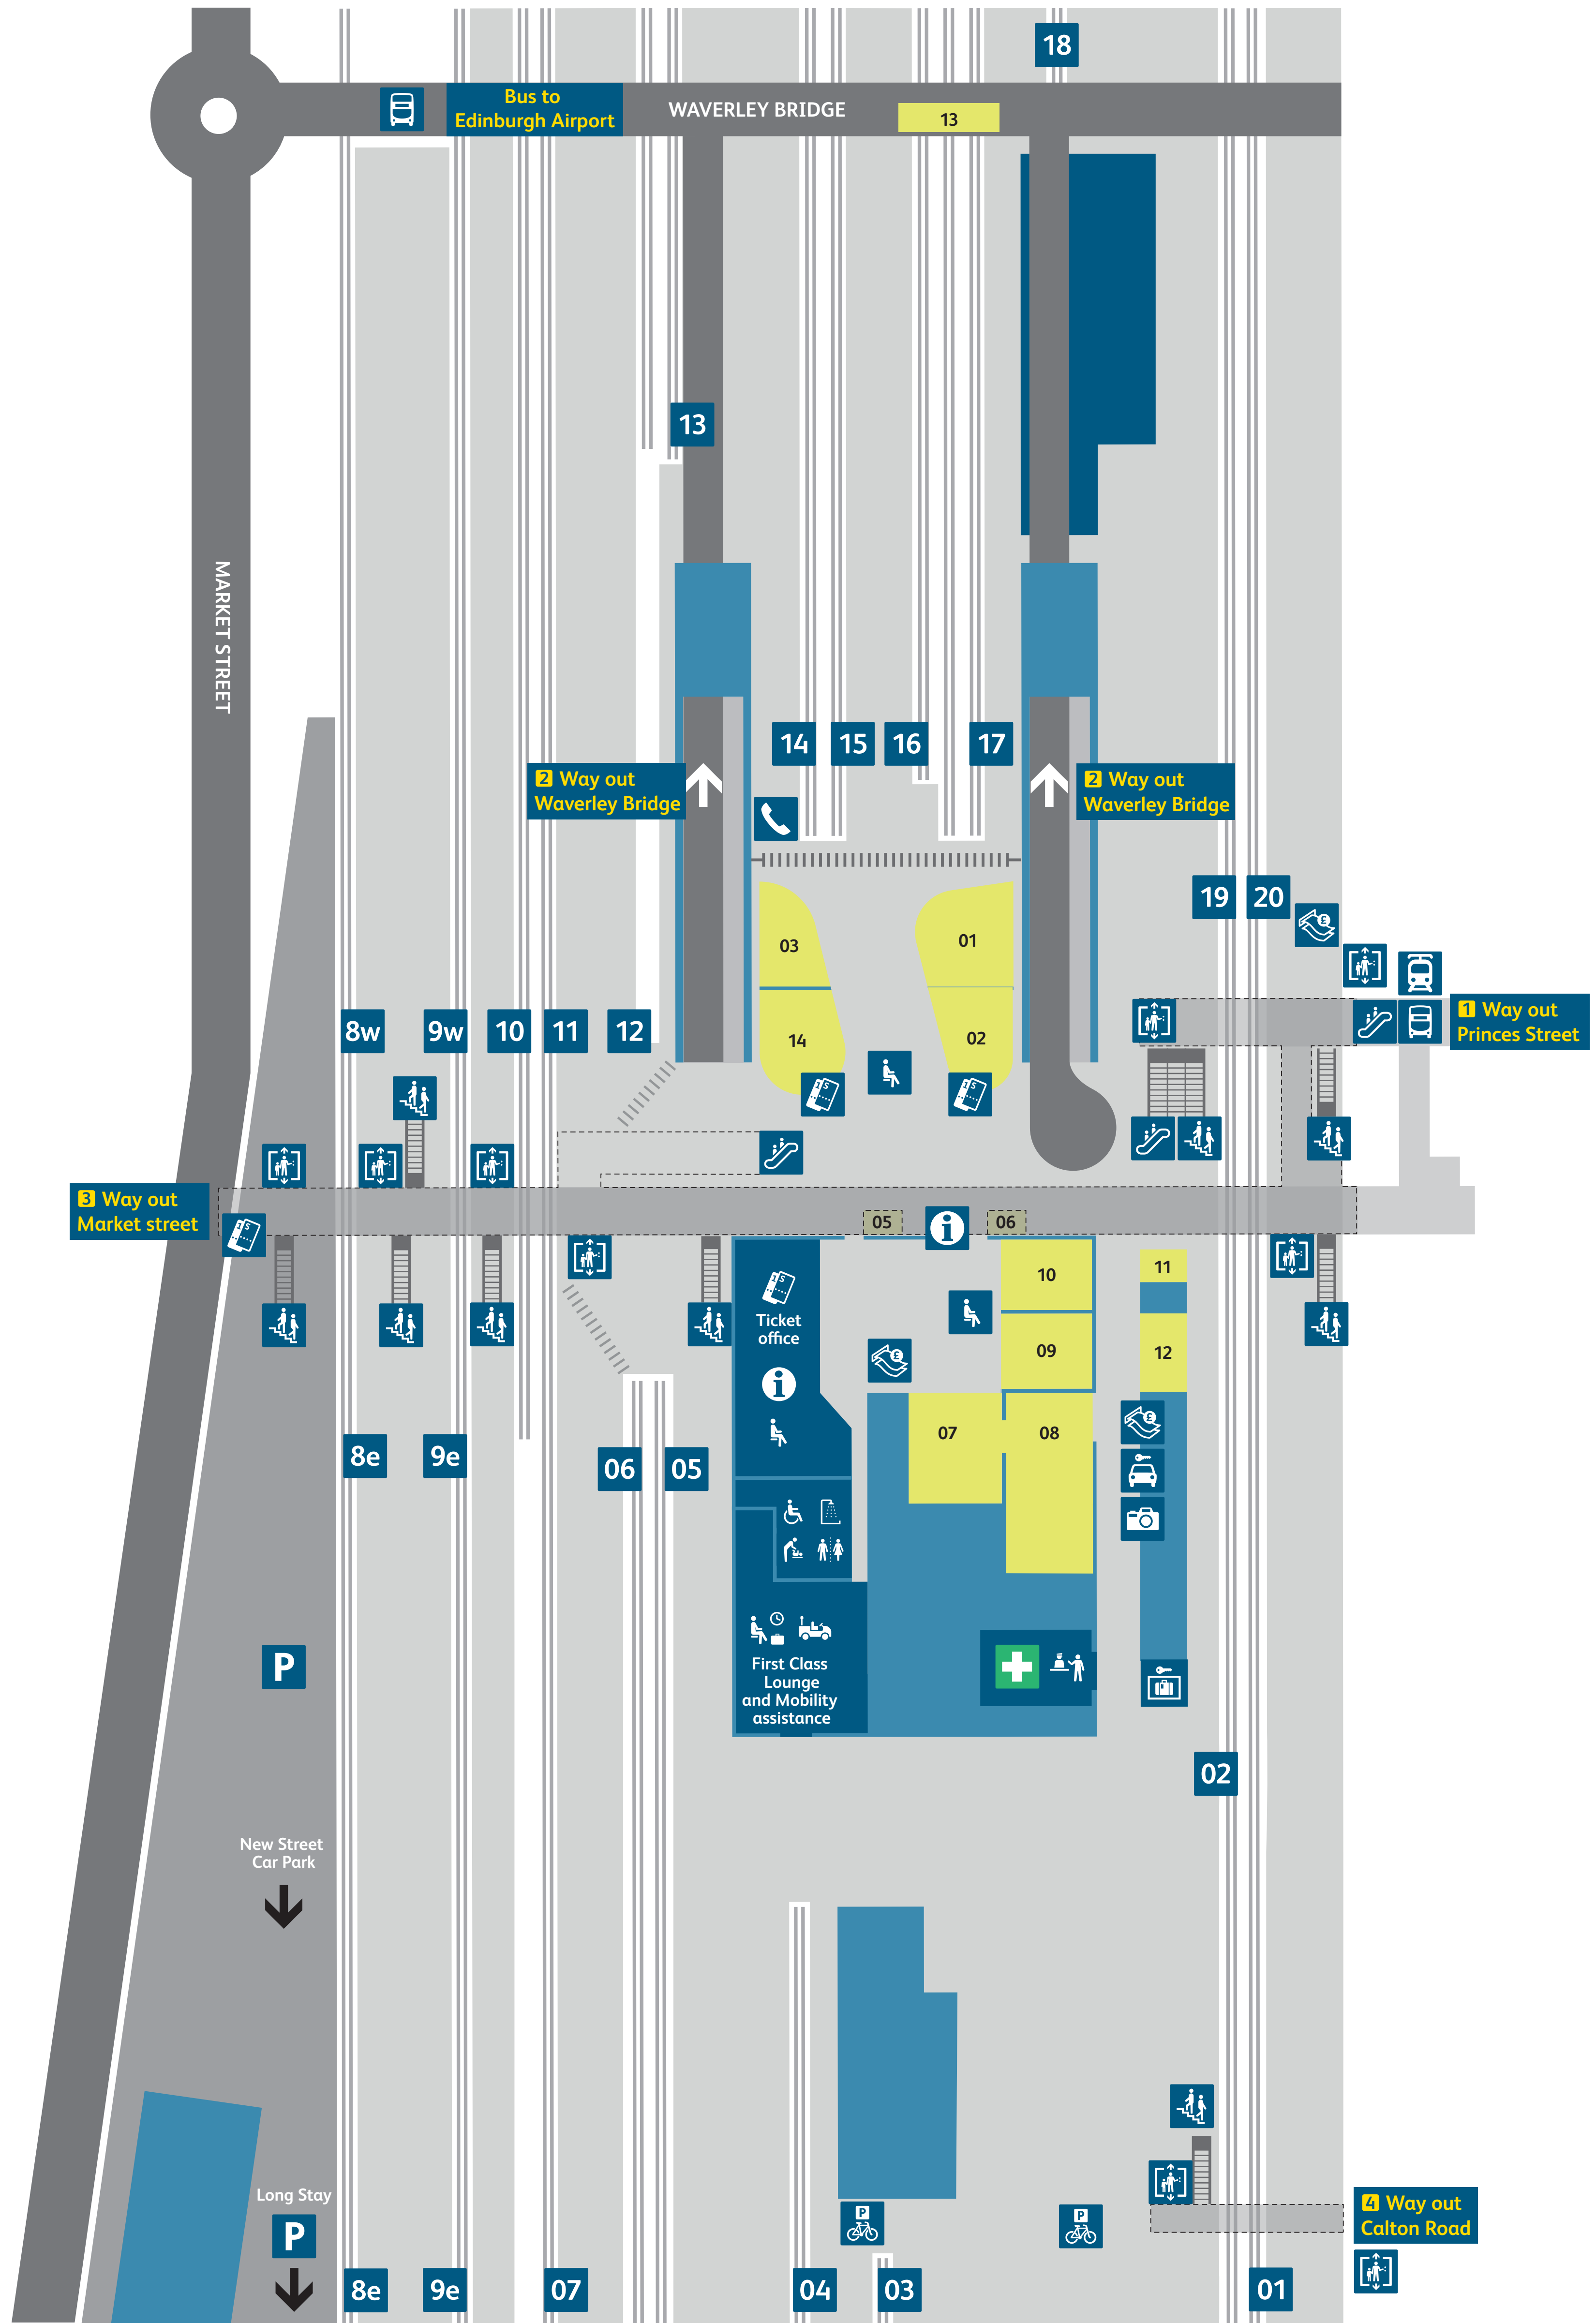

Edinburgh Waverley

Station map

Services and facilities

Accessible toilets		Mobility assistance	
Baby change		Parking	
Bike park		Photobooth	
BT Police		Platform numbers	
Buses		Seating	
Car Hire		Shower	
Cash point		Stairs	
Escalators		Station reception	
First aid		Telephones	
Information		Tickets	
Left luggage		Toilets	
Lift			

Food, drink and shopping

Bagel Factory	05	WHSmith	03
Boots	01		
Burger King	07		
Caffè Nero	12		
Pret a Manger	04		
Costa	02		
M&S Simply Food	08		
Paperchase	10		
Pasty Shop	11		
The Beer House	09		
The Booking Office JD Wetherspoons	13		
Upper Crust	06		