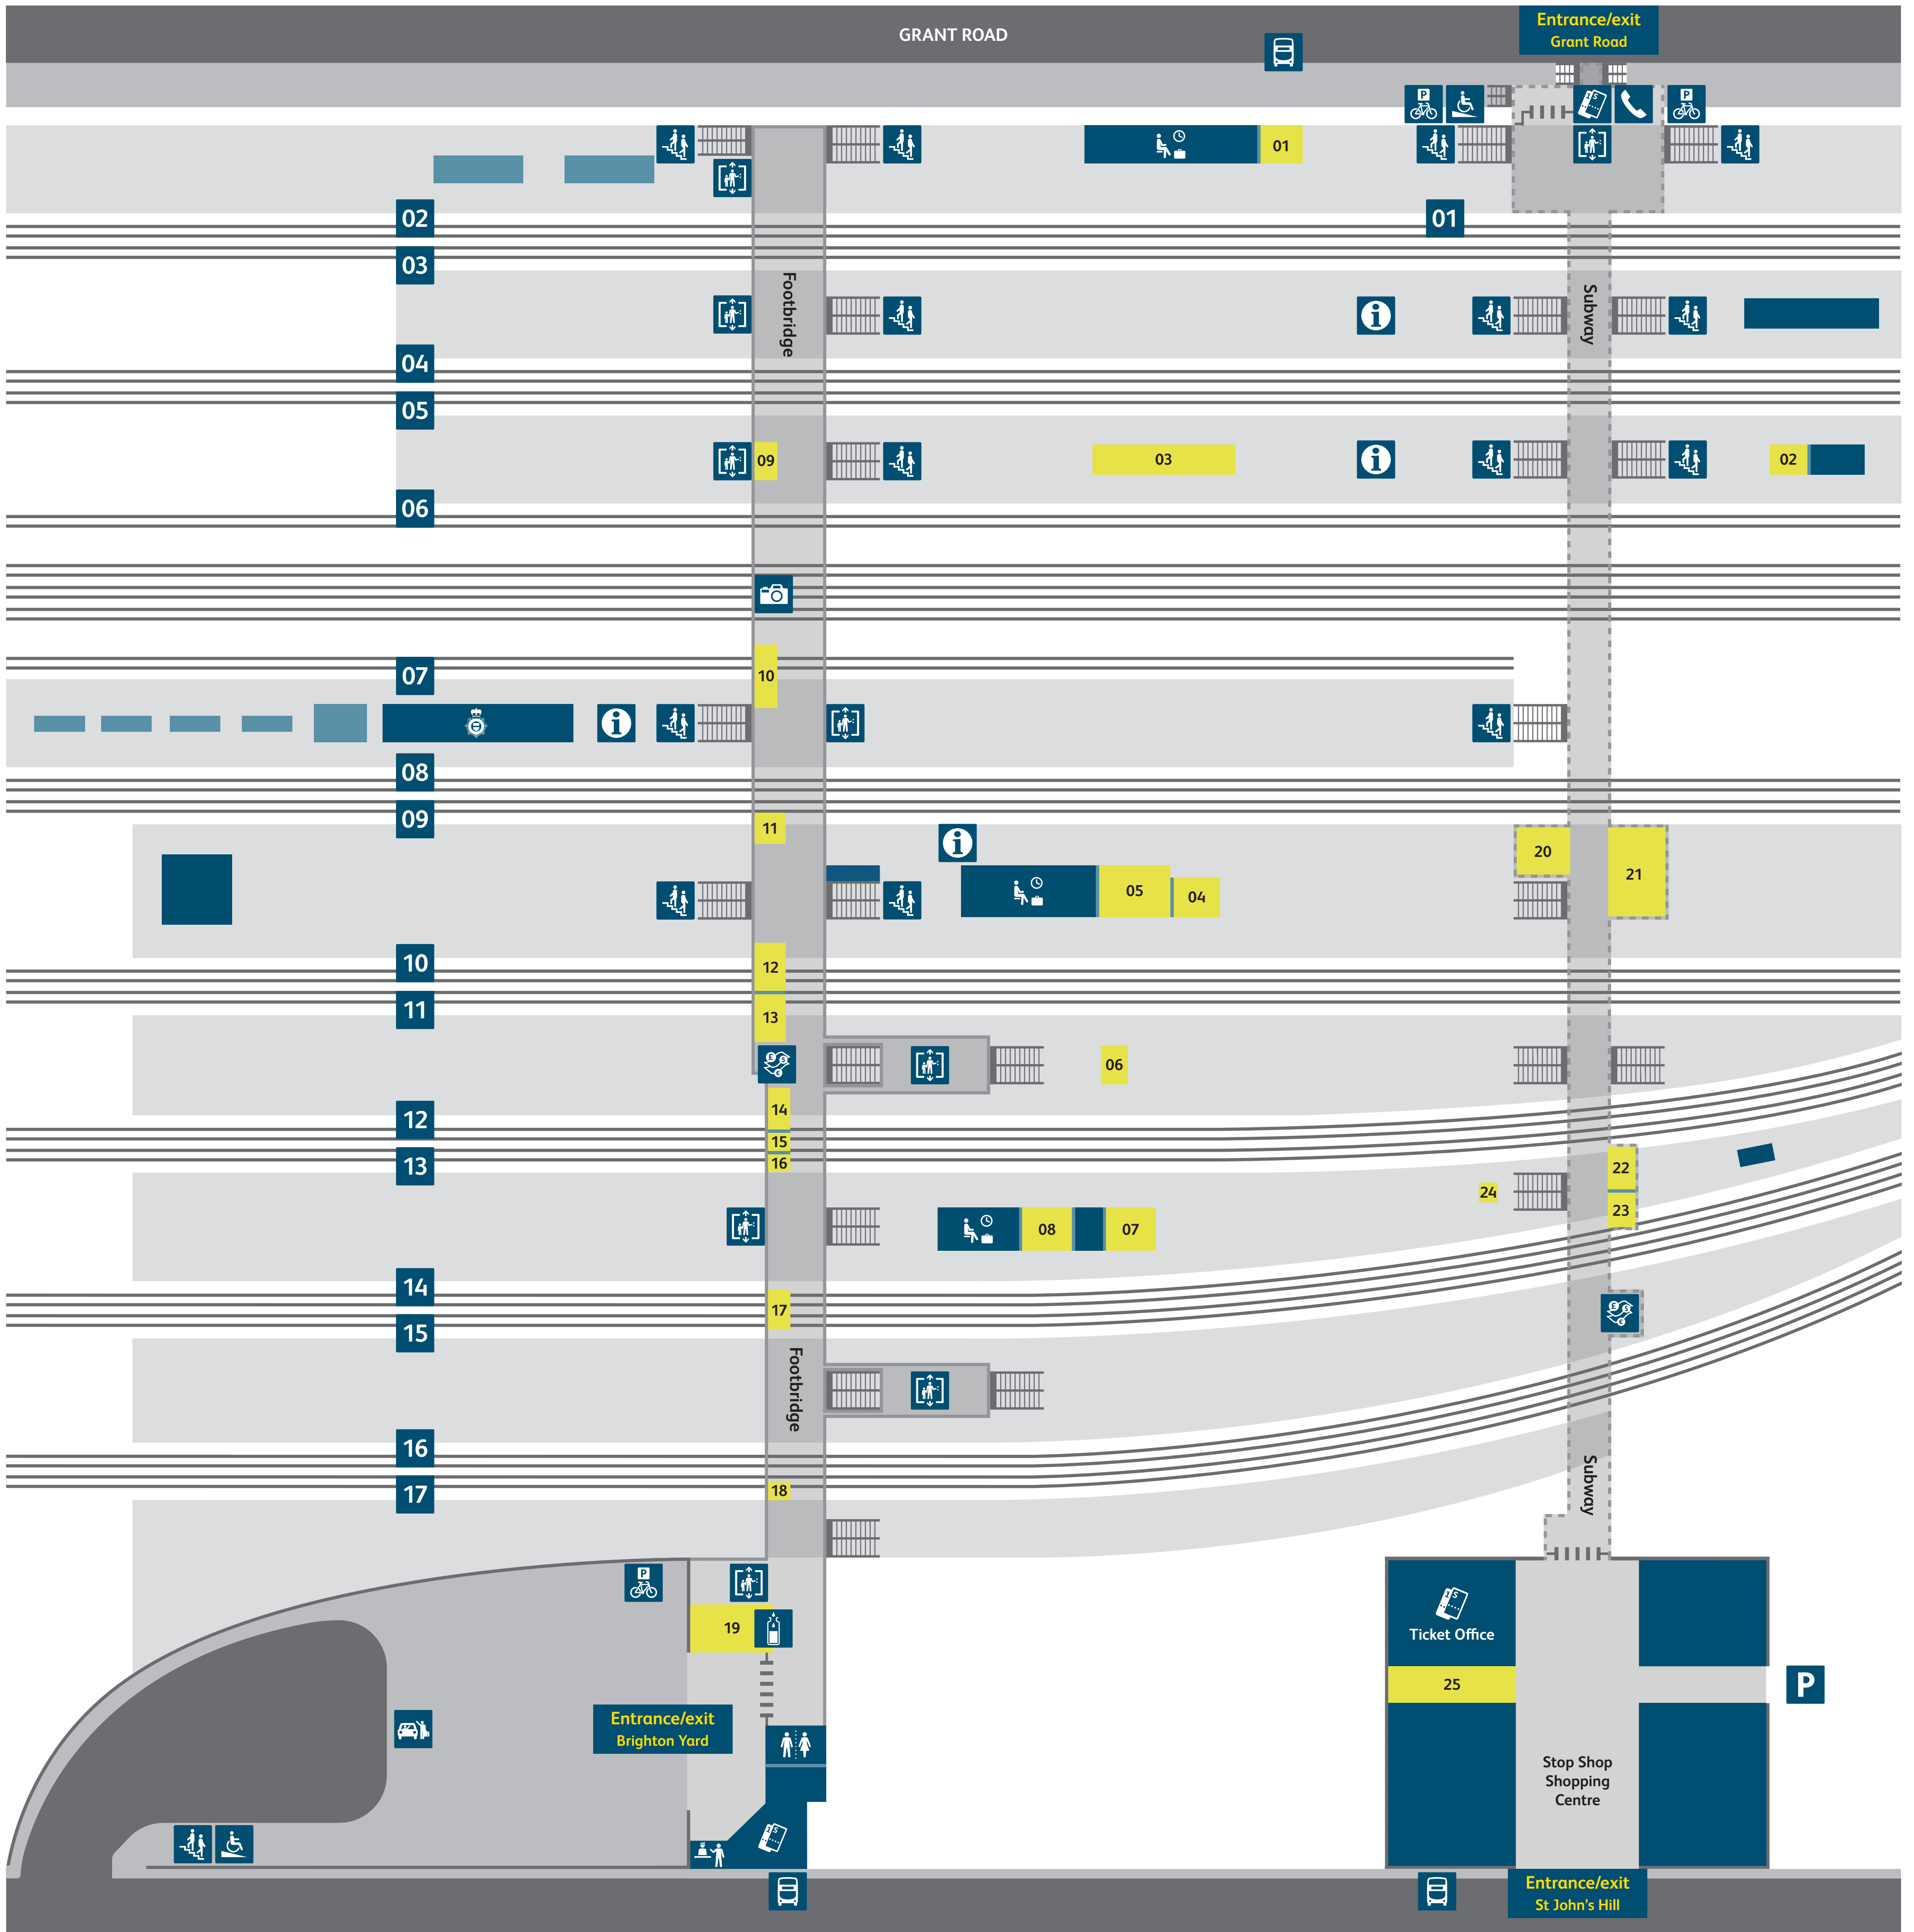

Clapham Junction Station map

Services and facilities

- Bike park 
- Buses 
- BT Police 
- Cash point 
- Drop off point 
- TFL Visitor information 
- Lift 
- Parking 
- Photobooth 
- Platform number 
- Ramp 
- Stairs 
- Telephones 
- Tickets

- Toilets 
- Trade reception 
- Waiting room 
- Water fountain 

Food, drink and shopping

- | | | | |
|---------------------|----------|---------------|-------|
| Bagel Factory | 16 | WH Smith | 19 |
| Caffè Nero | 17 | Sweet Express | 15 24 |
| Caffè Nero Express | 09 | Coming soon | 2 |
| Cards Galore | 14 | Coming soon | 20 |
| Costa | 25 | Coming soon | 21 |
| Cuppacino | 01 04 06 | Coming soon | 22 |
| Delice De France | 07 | Coming soon | 18 |
| Digby's store | 10 | | |
| Knot | 11 | | |
| Land's End Pasty Co | 12 23 | | |
| Longitude Café | 05 | | |
| Pumpkin Café | 03 | | |
| Ritazza | 08 | | |
| WhistleStop | 13 | | |