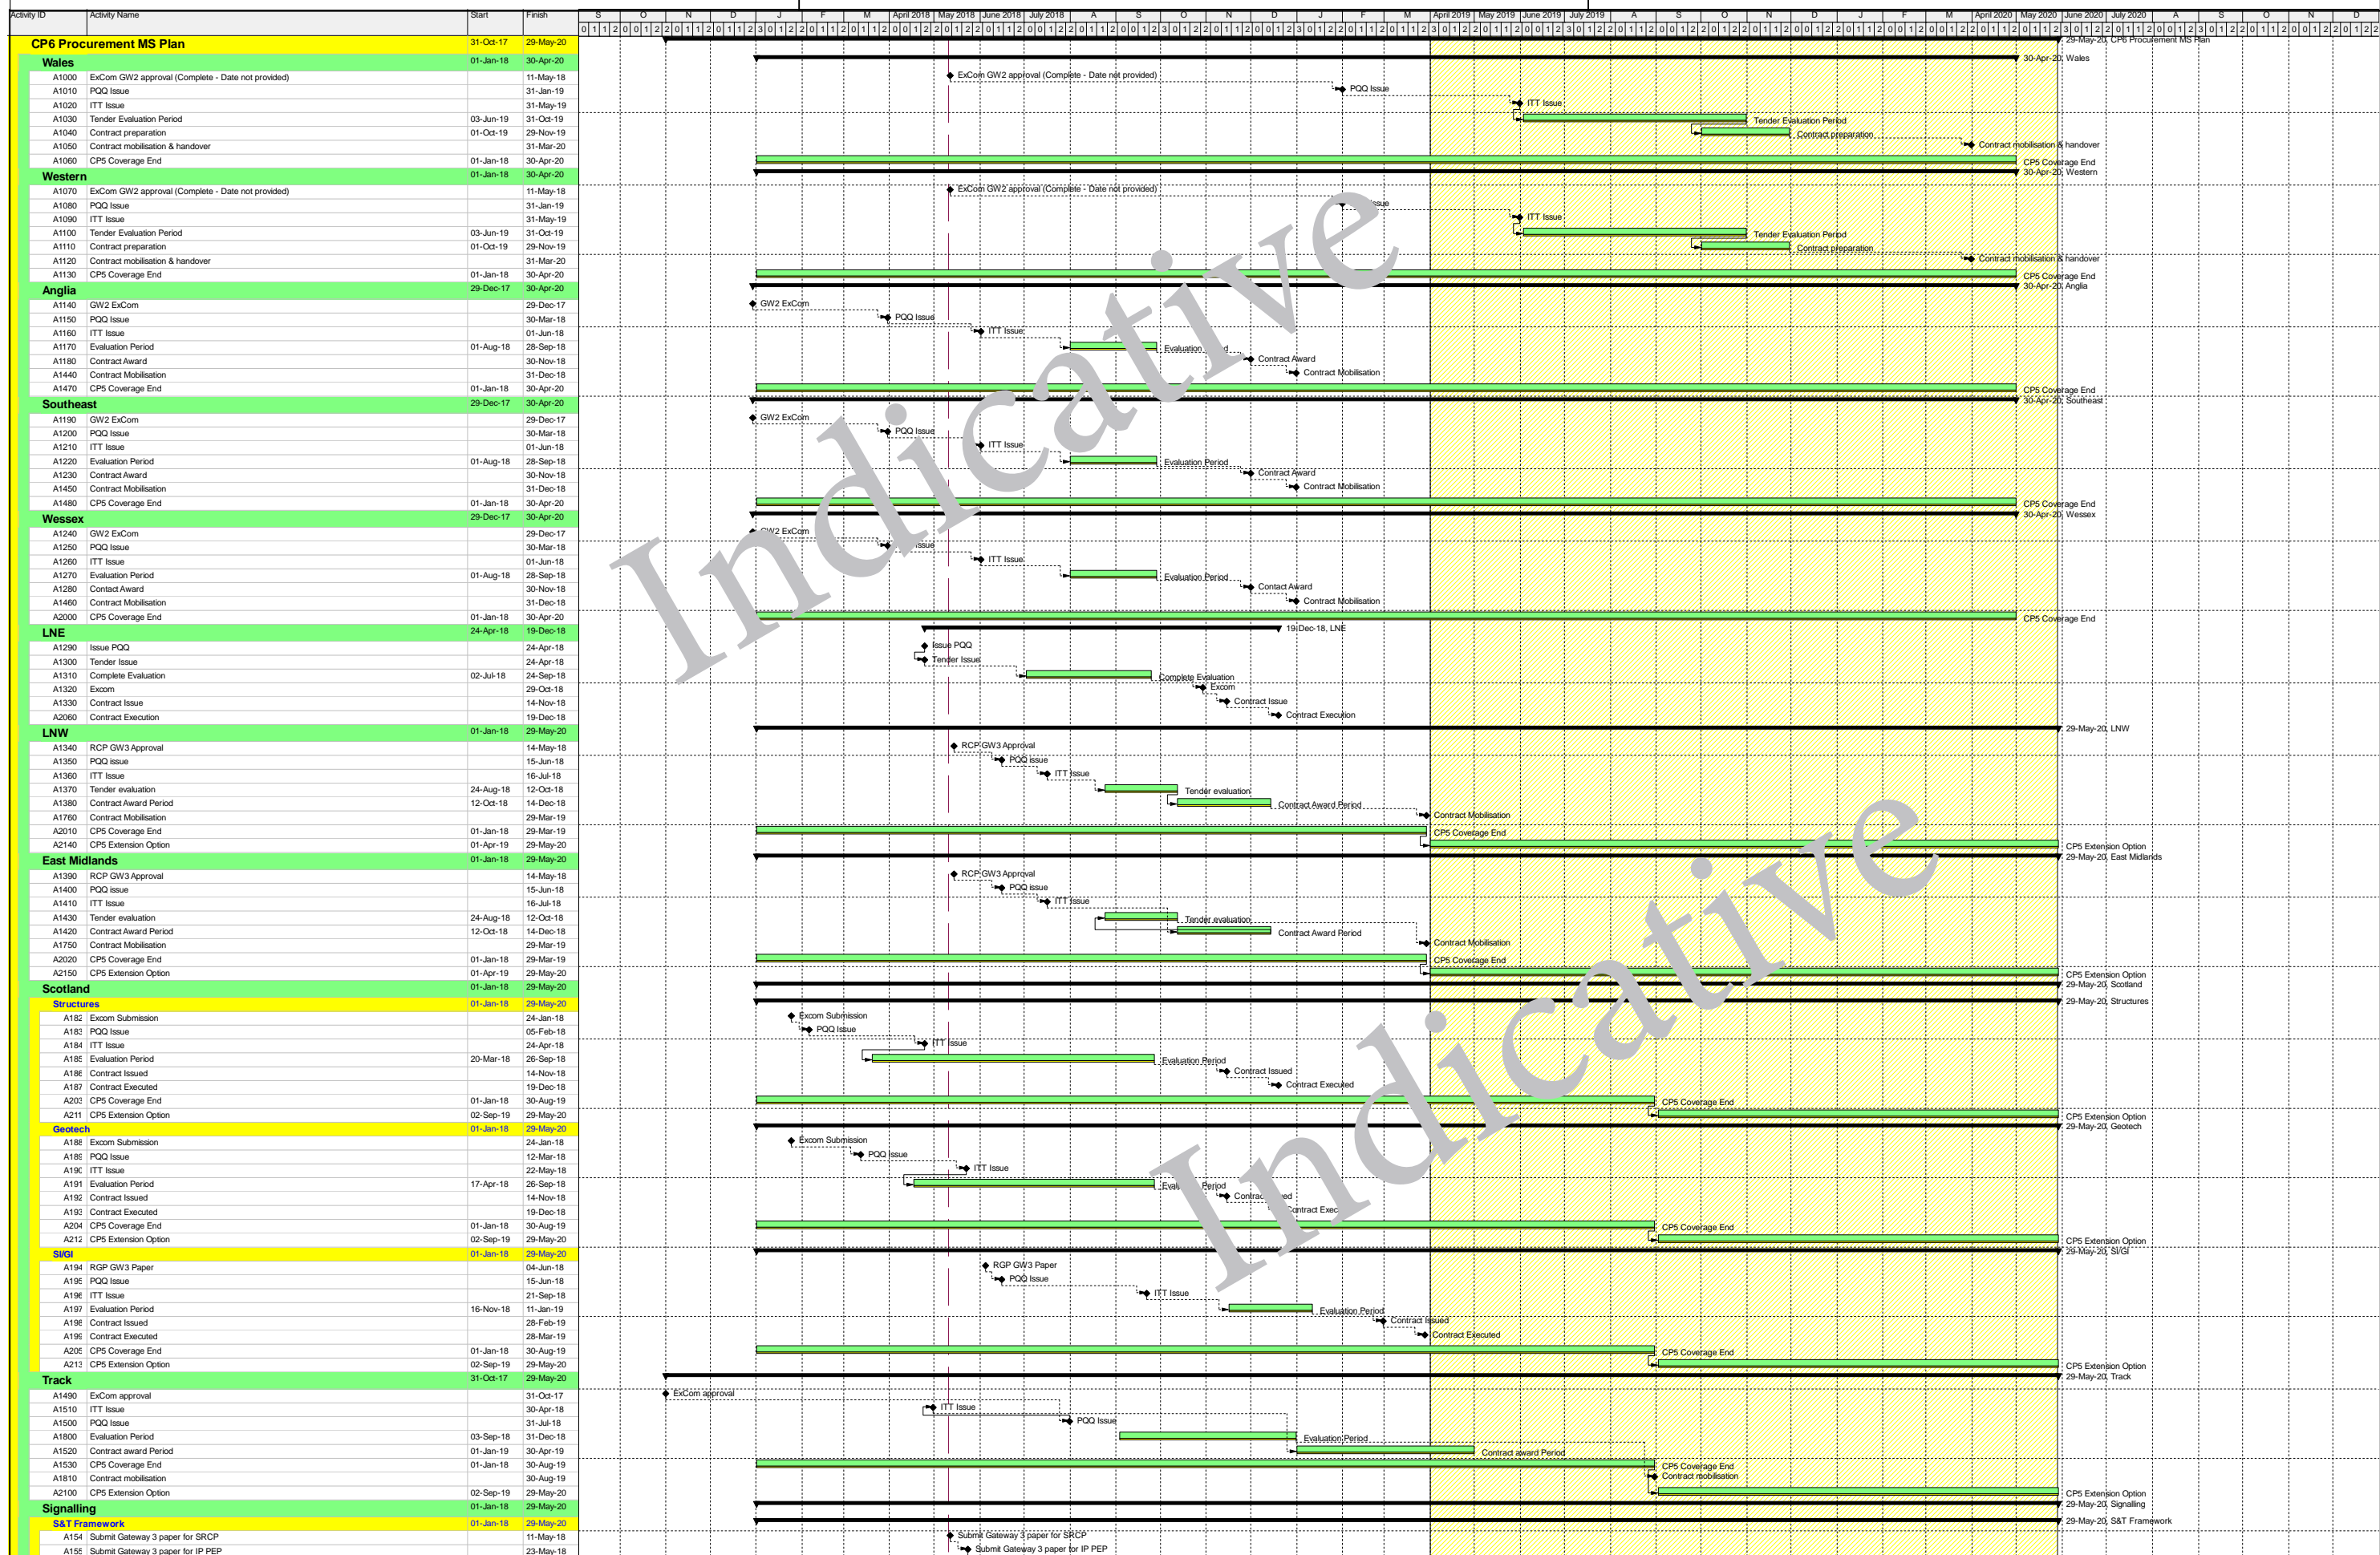

CP6 MS Procurement Programme

Indicative

CP6 MS Procurement Programme

█ Actual Level of Effort
 █ Actual Work
 █ Critical Remaining Work
█ Primary Baseline
 █ Remaining Work
 ◆ Milestone