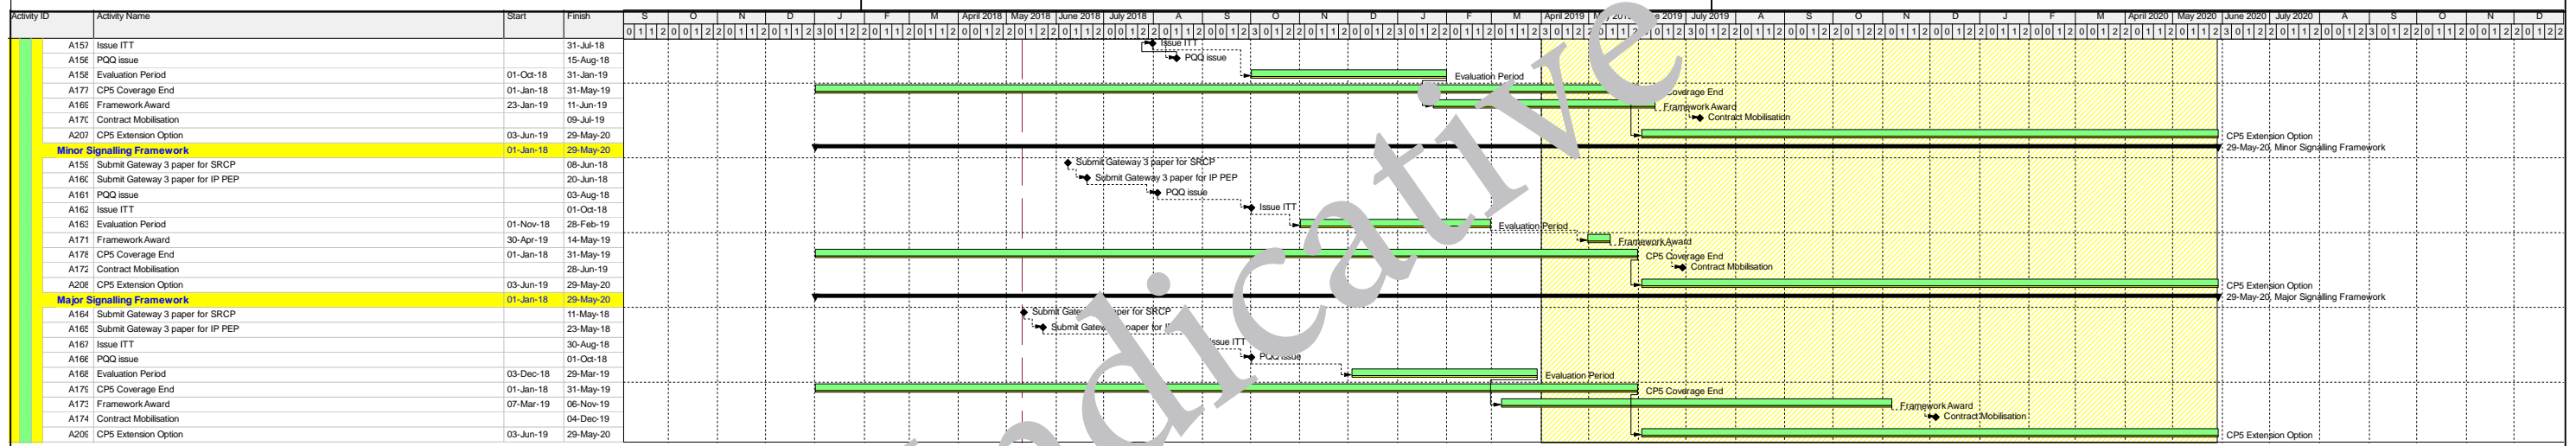

CP6 MS Procurement Programme

Indicative

CP6 MS Procurement Programme

█ Actual Level of Effort
 █ Actual Work
 █ Critical Remaining Work
█ Primary Baseline
 █ Remaining Work
 ◆ Milestone