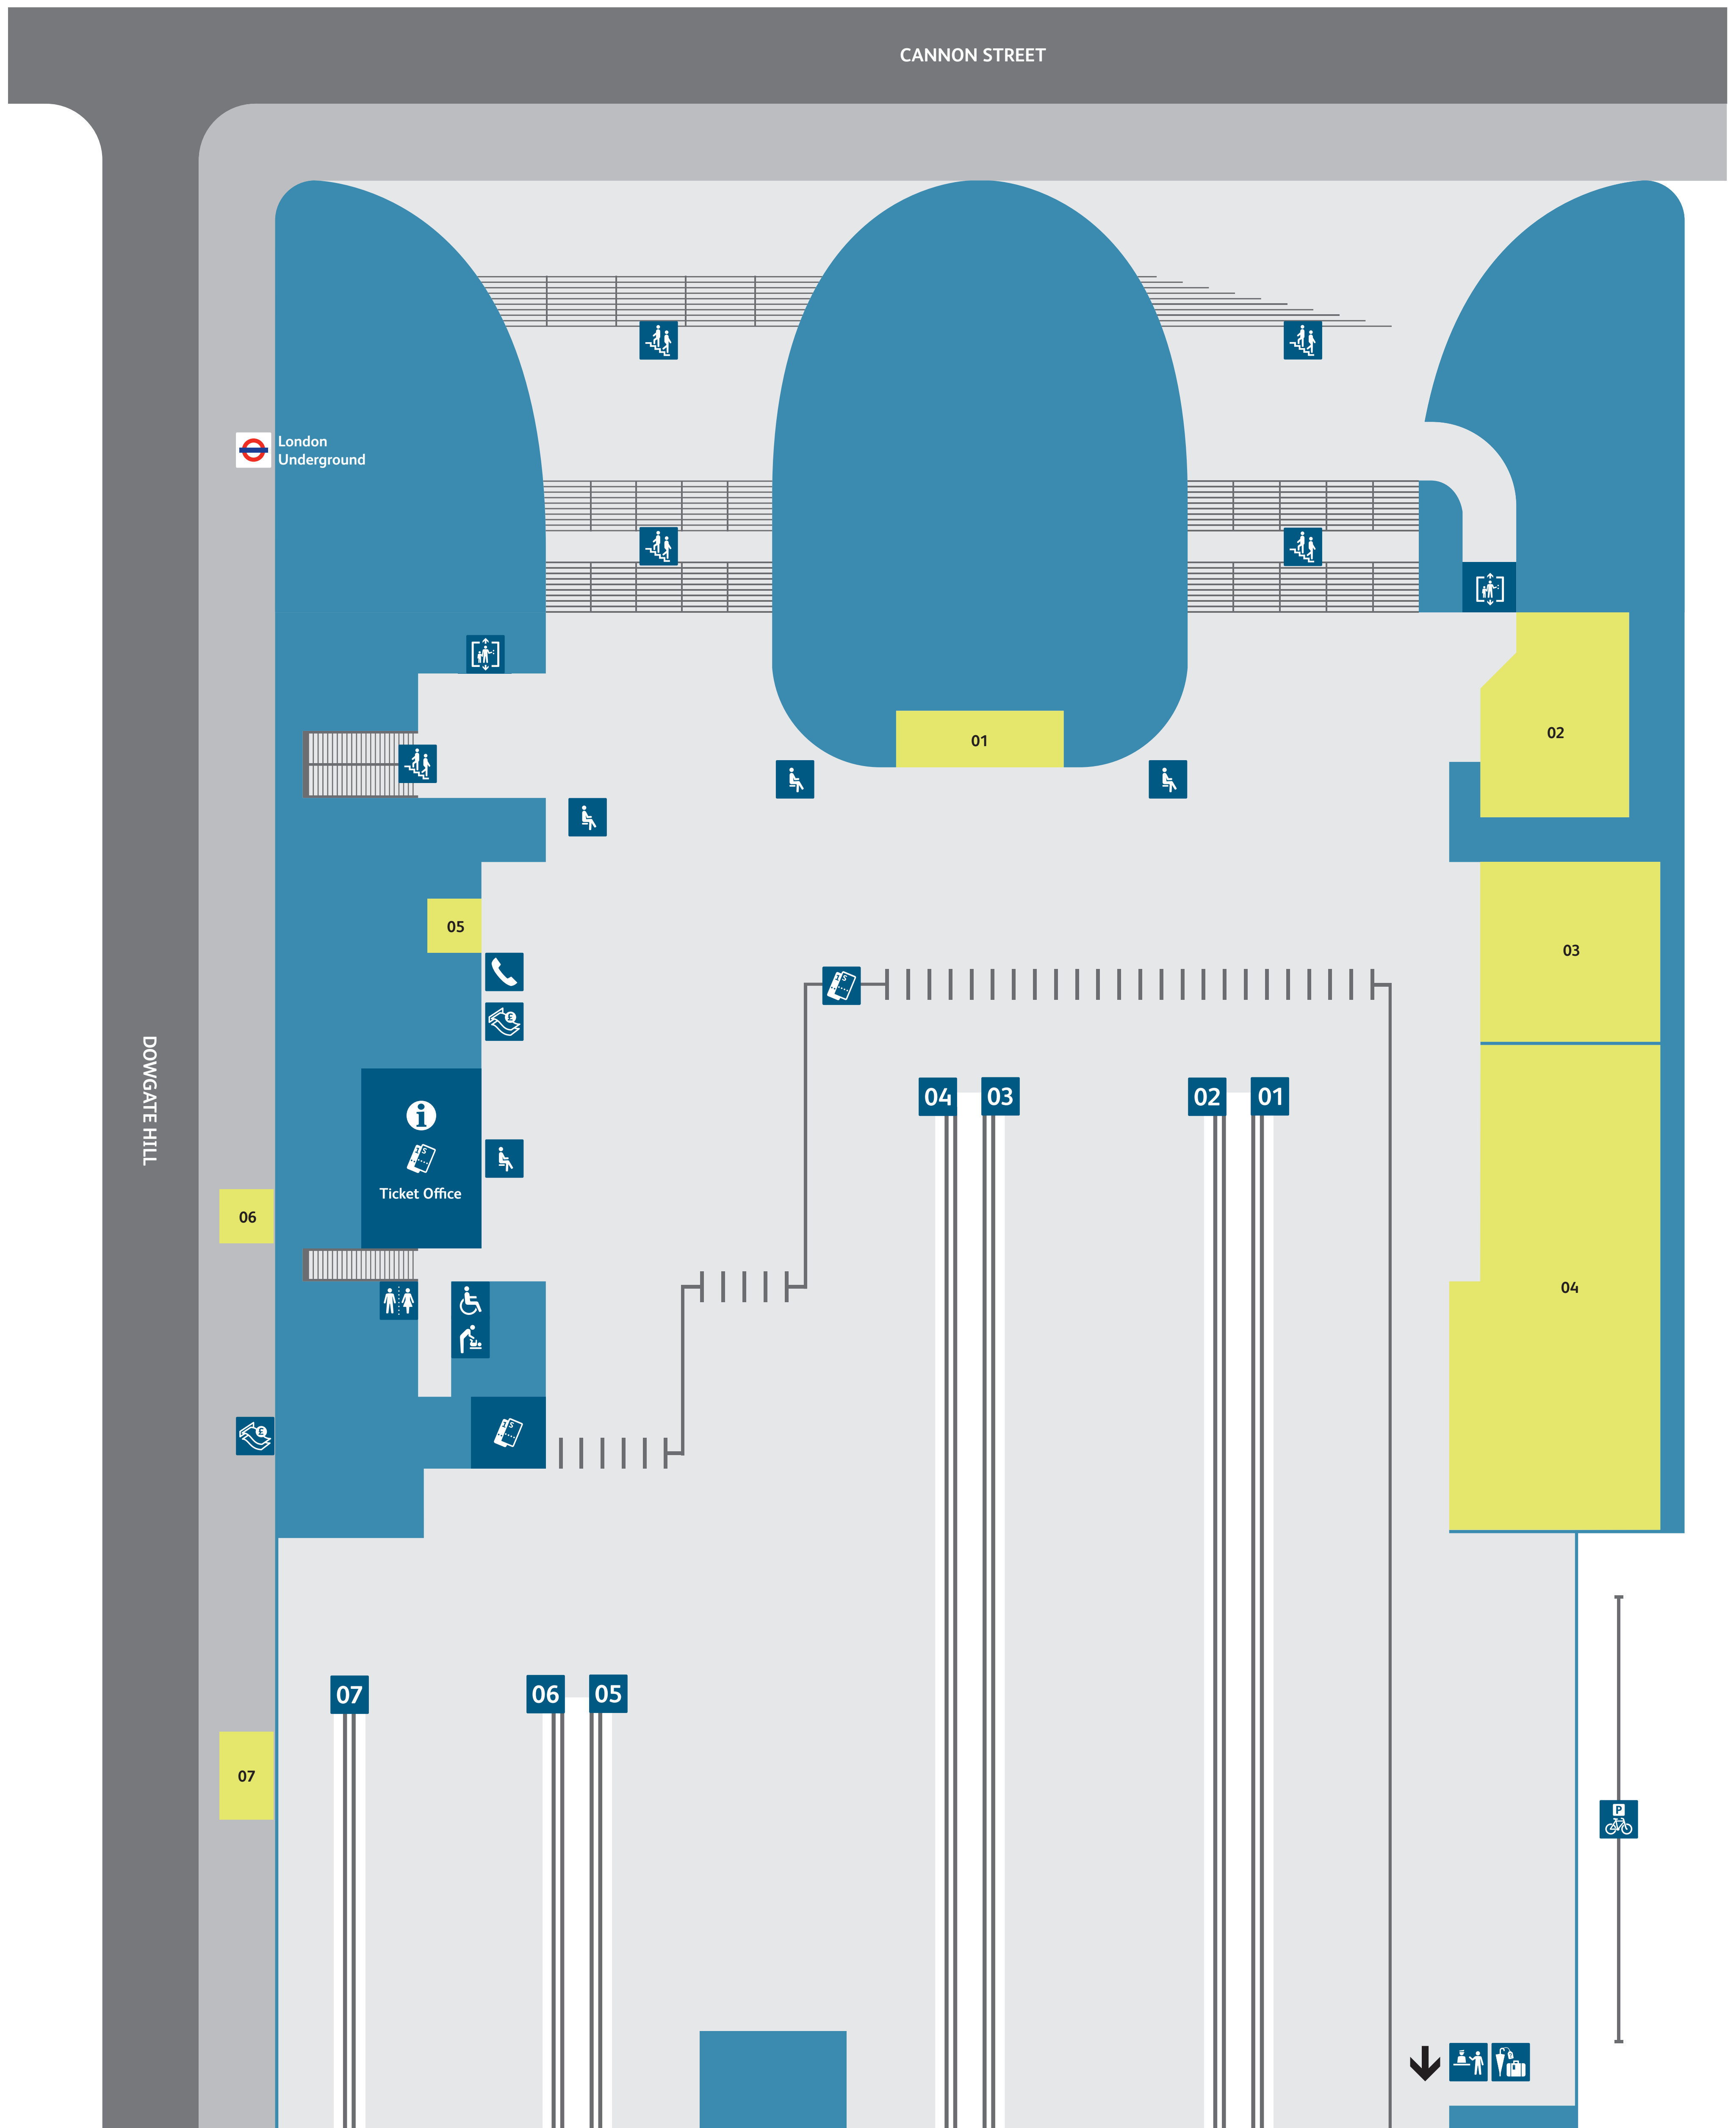

# Cannon Street Station map

## Services and facilities

- Accessible toilets 
- Baby change 
- Bike park 
- Buses 
- Cash Point 
- Information 
- Lift 
- Lost Property 
- Platform Numbers 
- Seating 
- Stairs 

- Station Reception 
- Telephones 
- Tickets 
- Toilets 
- Underground 