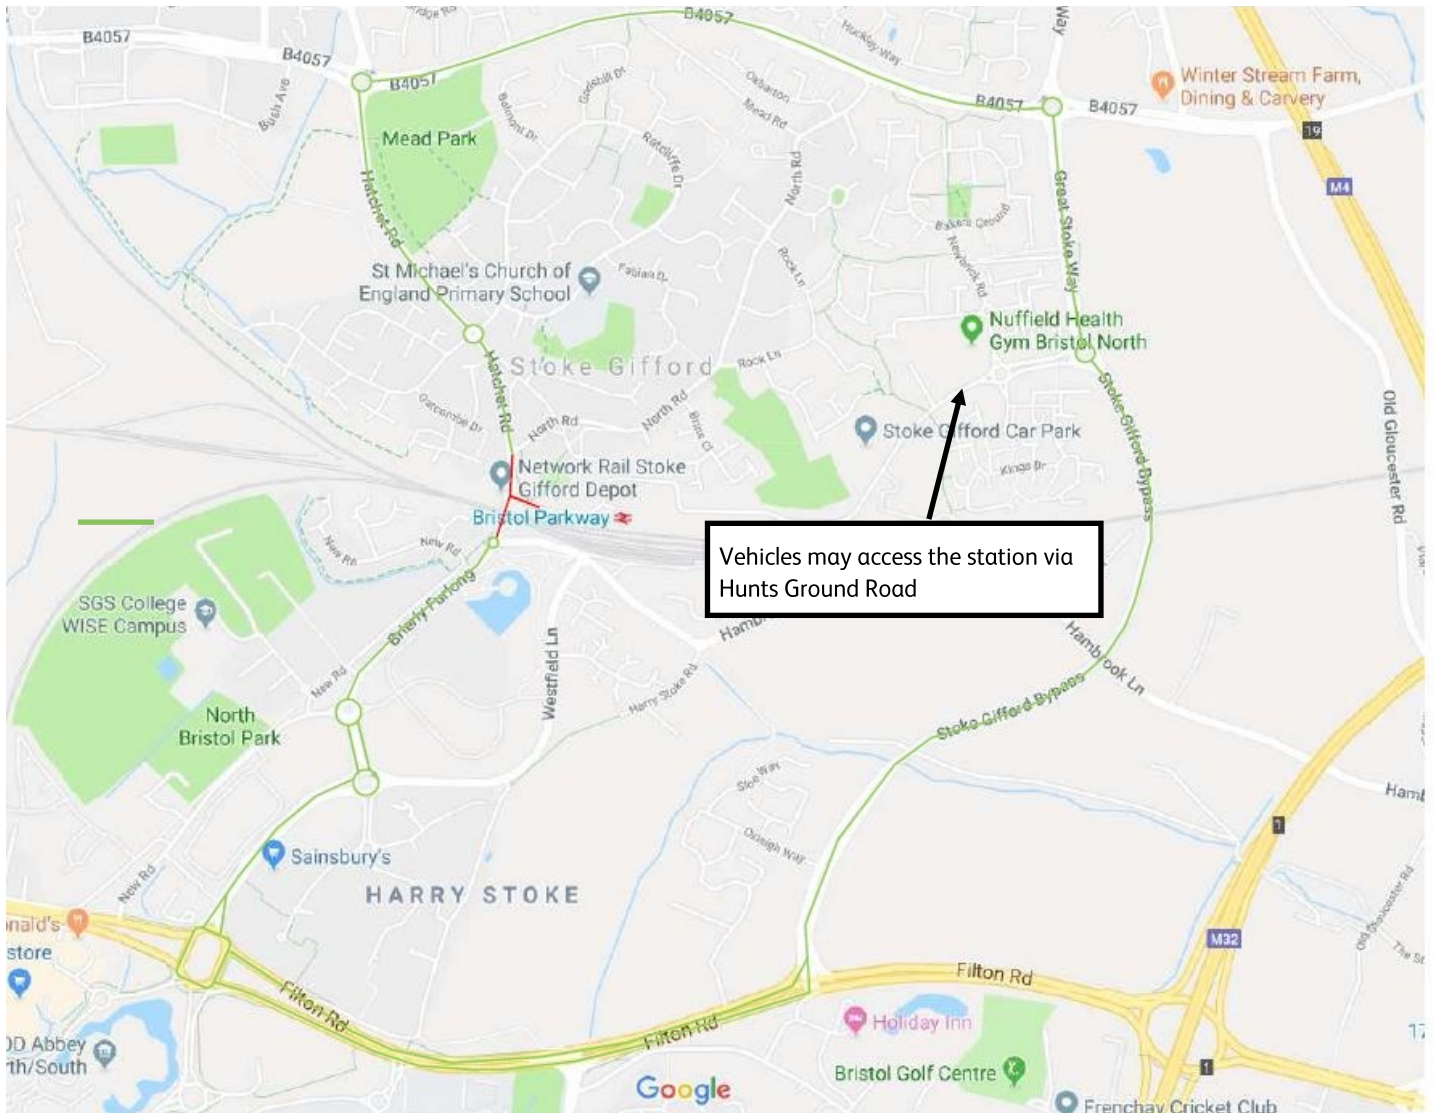

## Hatchet Road closure — 24 to 27 December

Vehicles may access the station via Hunts Ground Road

Hatchet Road will be closed at the approach to Bristol Parkway station from 6.00am on 24 December to 4.30am on 27 December to allow for the installation of a large signalling structure across the railway track.

The diversion route for the closure is shown above 

Vehicles may access the station via Hunts Ground Road. Pedestrians and cyclists can access the station via the route shown above 

Public buses will **not** use the station bus stops during this time. Therefore, station users will need to use the bus stops marked 'Ratcliffe Drive' on Hatchet Road, marked in yellow on the map, right.

The station can be accessed on foot by following the blue route 

**Please leave extra time for your journey, whether travelling on foot, by bus or car.**