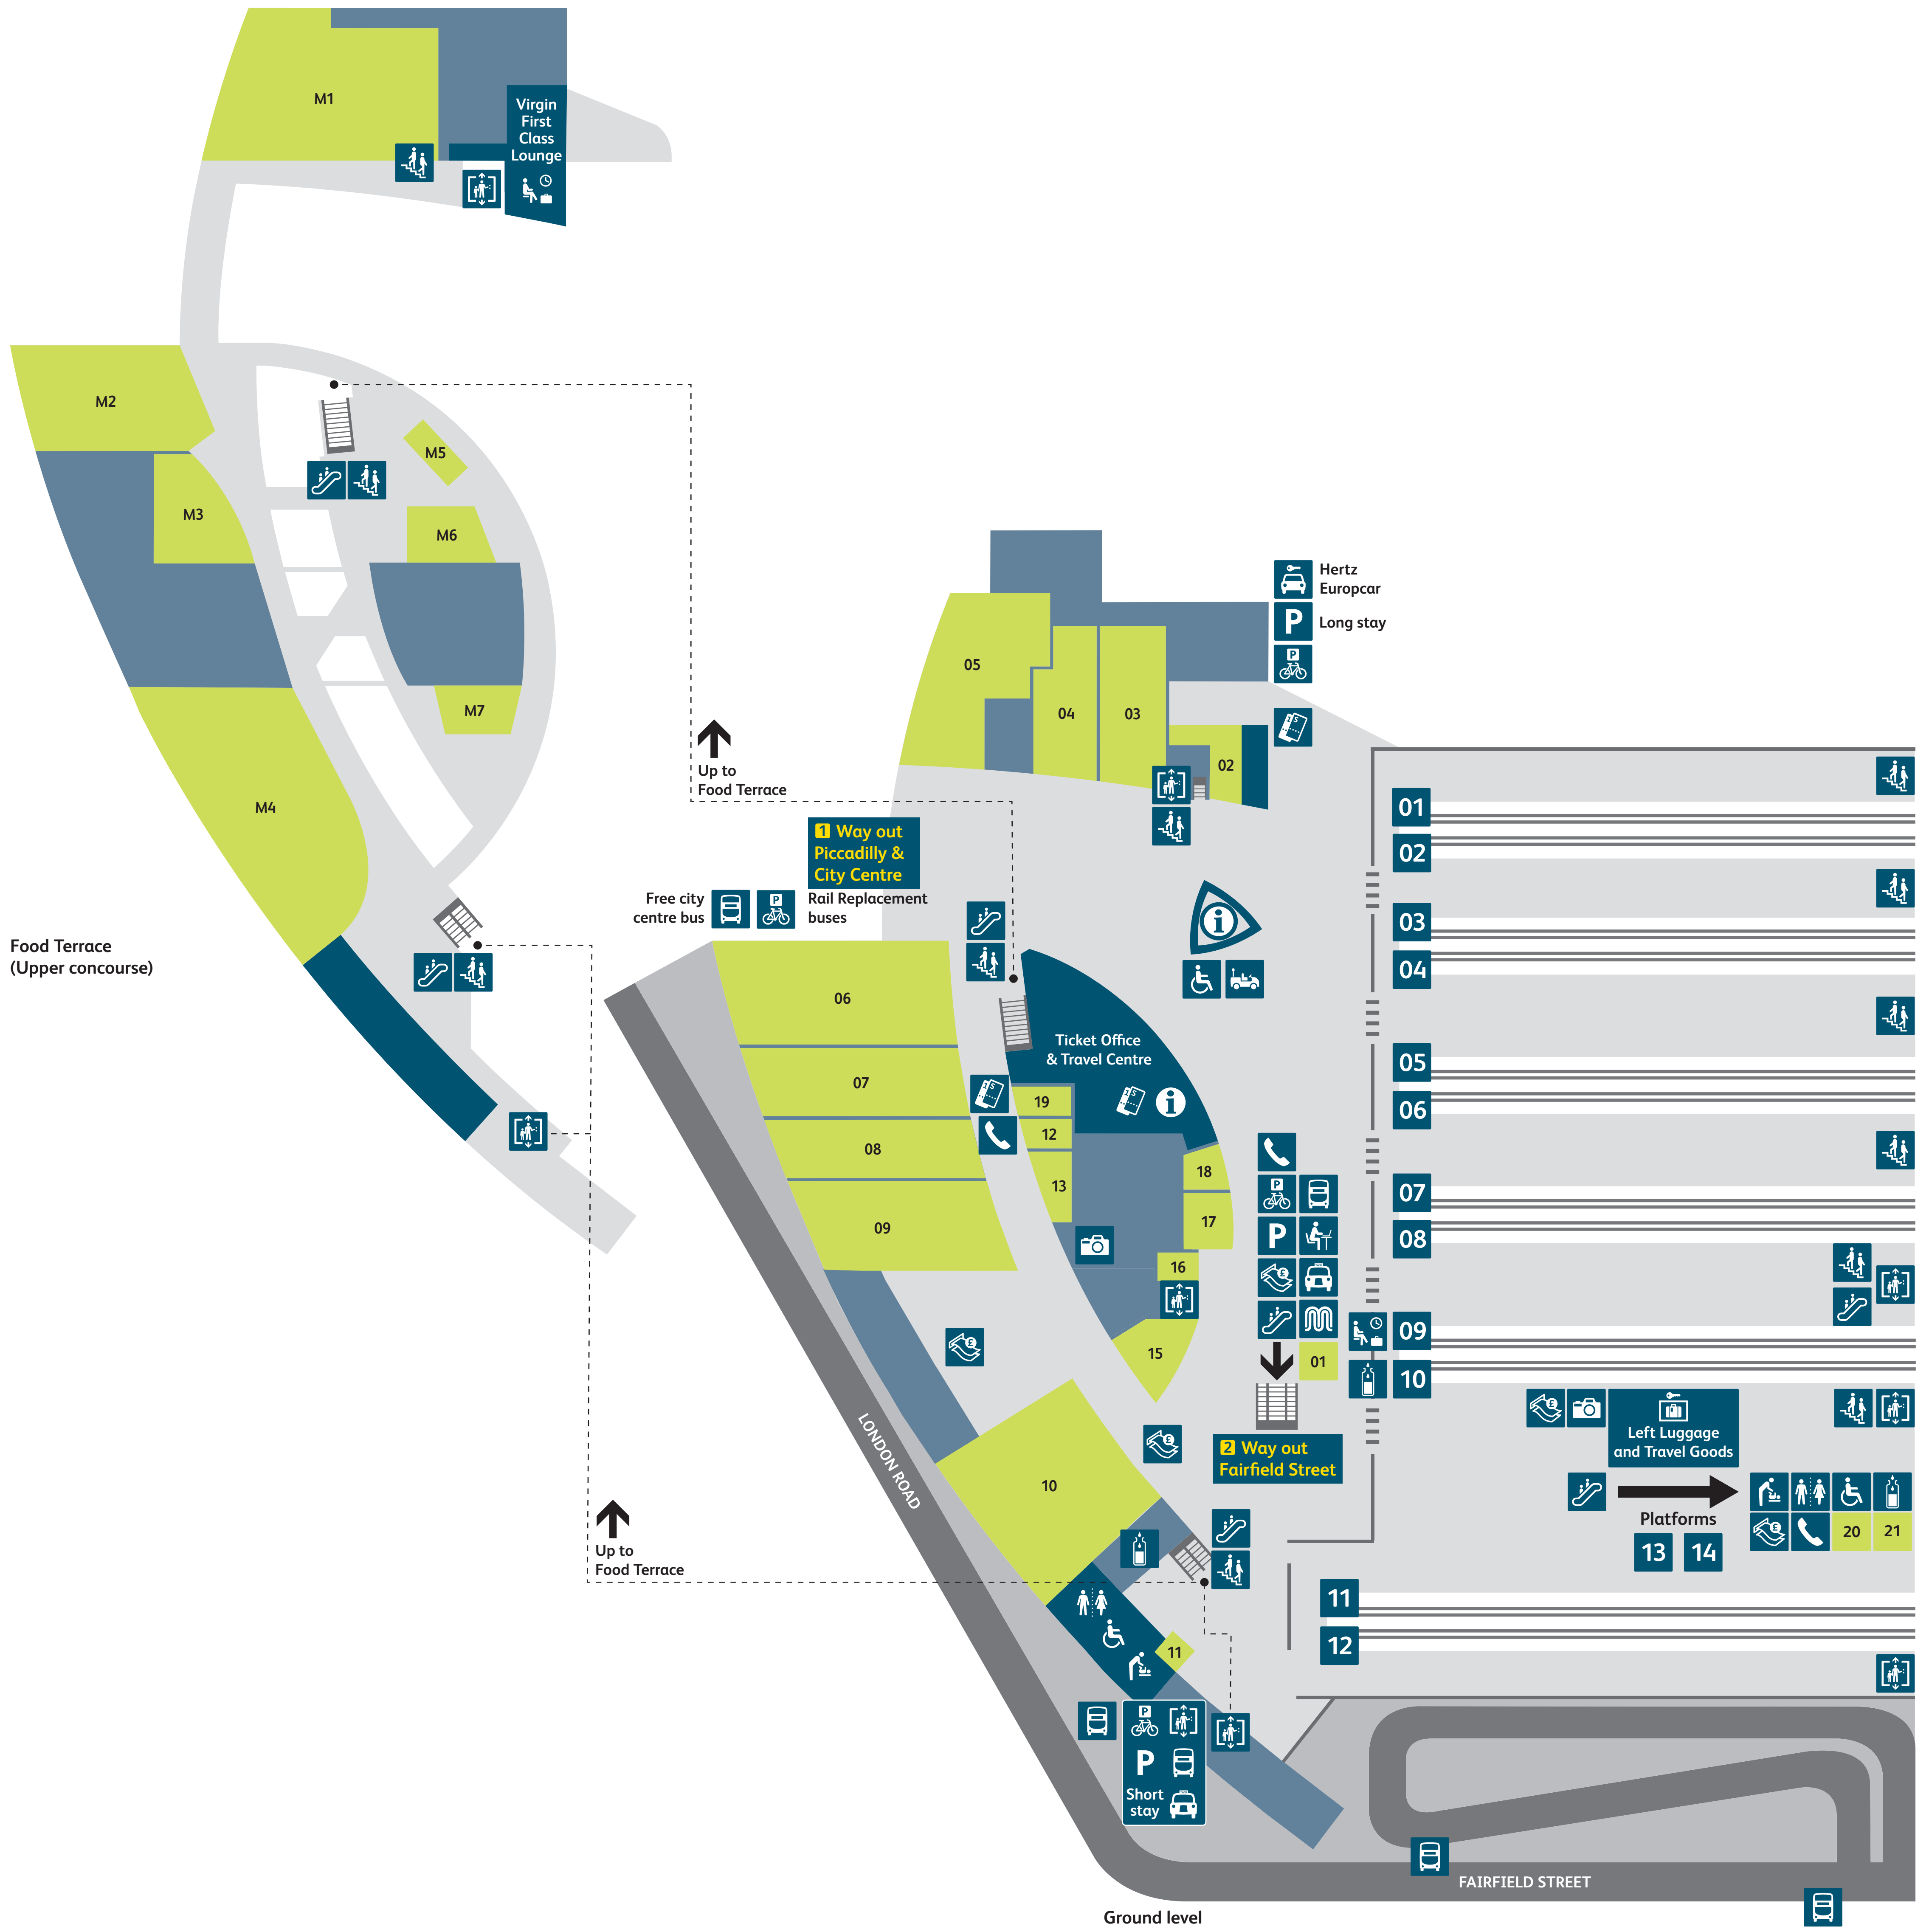

Manchester Piccadilly Station map

Services and facilities

Accessible toilets		Photo Booth	
Baby change		Stairs	
Bike park		Station Reception	
Buses		Taxis	
Car hire		Telephones	
Cash machine		Tickets	
Escalators		Toilets	
Information		Waiting Room	
Left Luggage		Water Fountain	
Lift			
Metrolink Tram			
Mobility assistance point			
Parking			
Platform numbers			

Food, drink and shopping

Accessorize	15	Pasty Shop	02
Bagel Factory	12	Pret a Manger	07
Boots	05	Sainsbury's Local	10
Burger King	03	TGI Friday's	M3
Caffè Ritazza	M6	The Hourglass	M7
Caffè Nero	08	The Mill	M1
Cards Galore	13	Upper Crust	17
Carluccios	M4	WHSmith	01 06 21
Costa Coffee	11 20	Yol Sushi	M5
Hotel Chocolat	16		
James Martin Kitchen	18		
Krispy Kreme	19		
M&S Simply Food	M2		
Natwest	09		
Oliver Bonas	04		