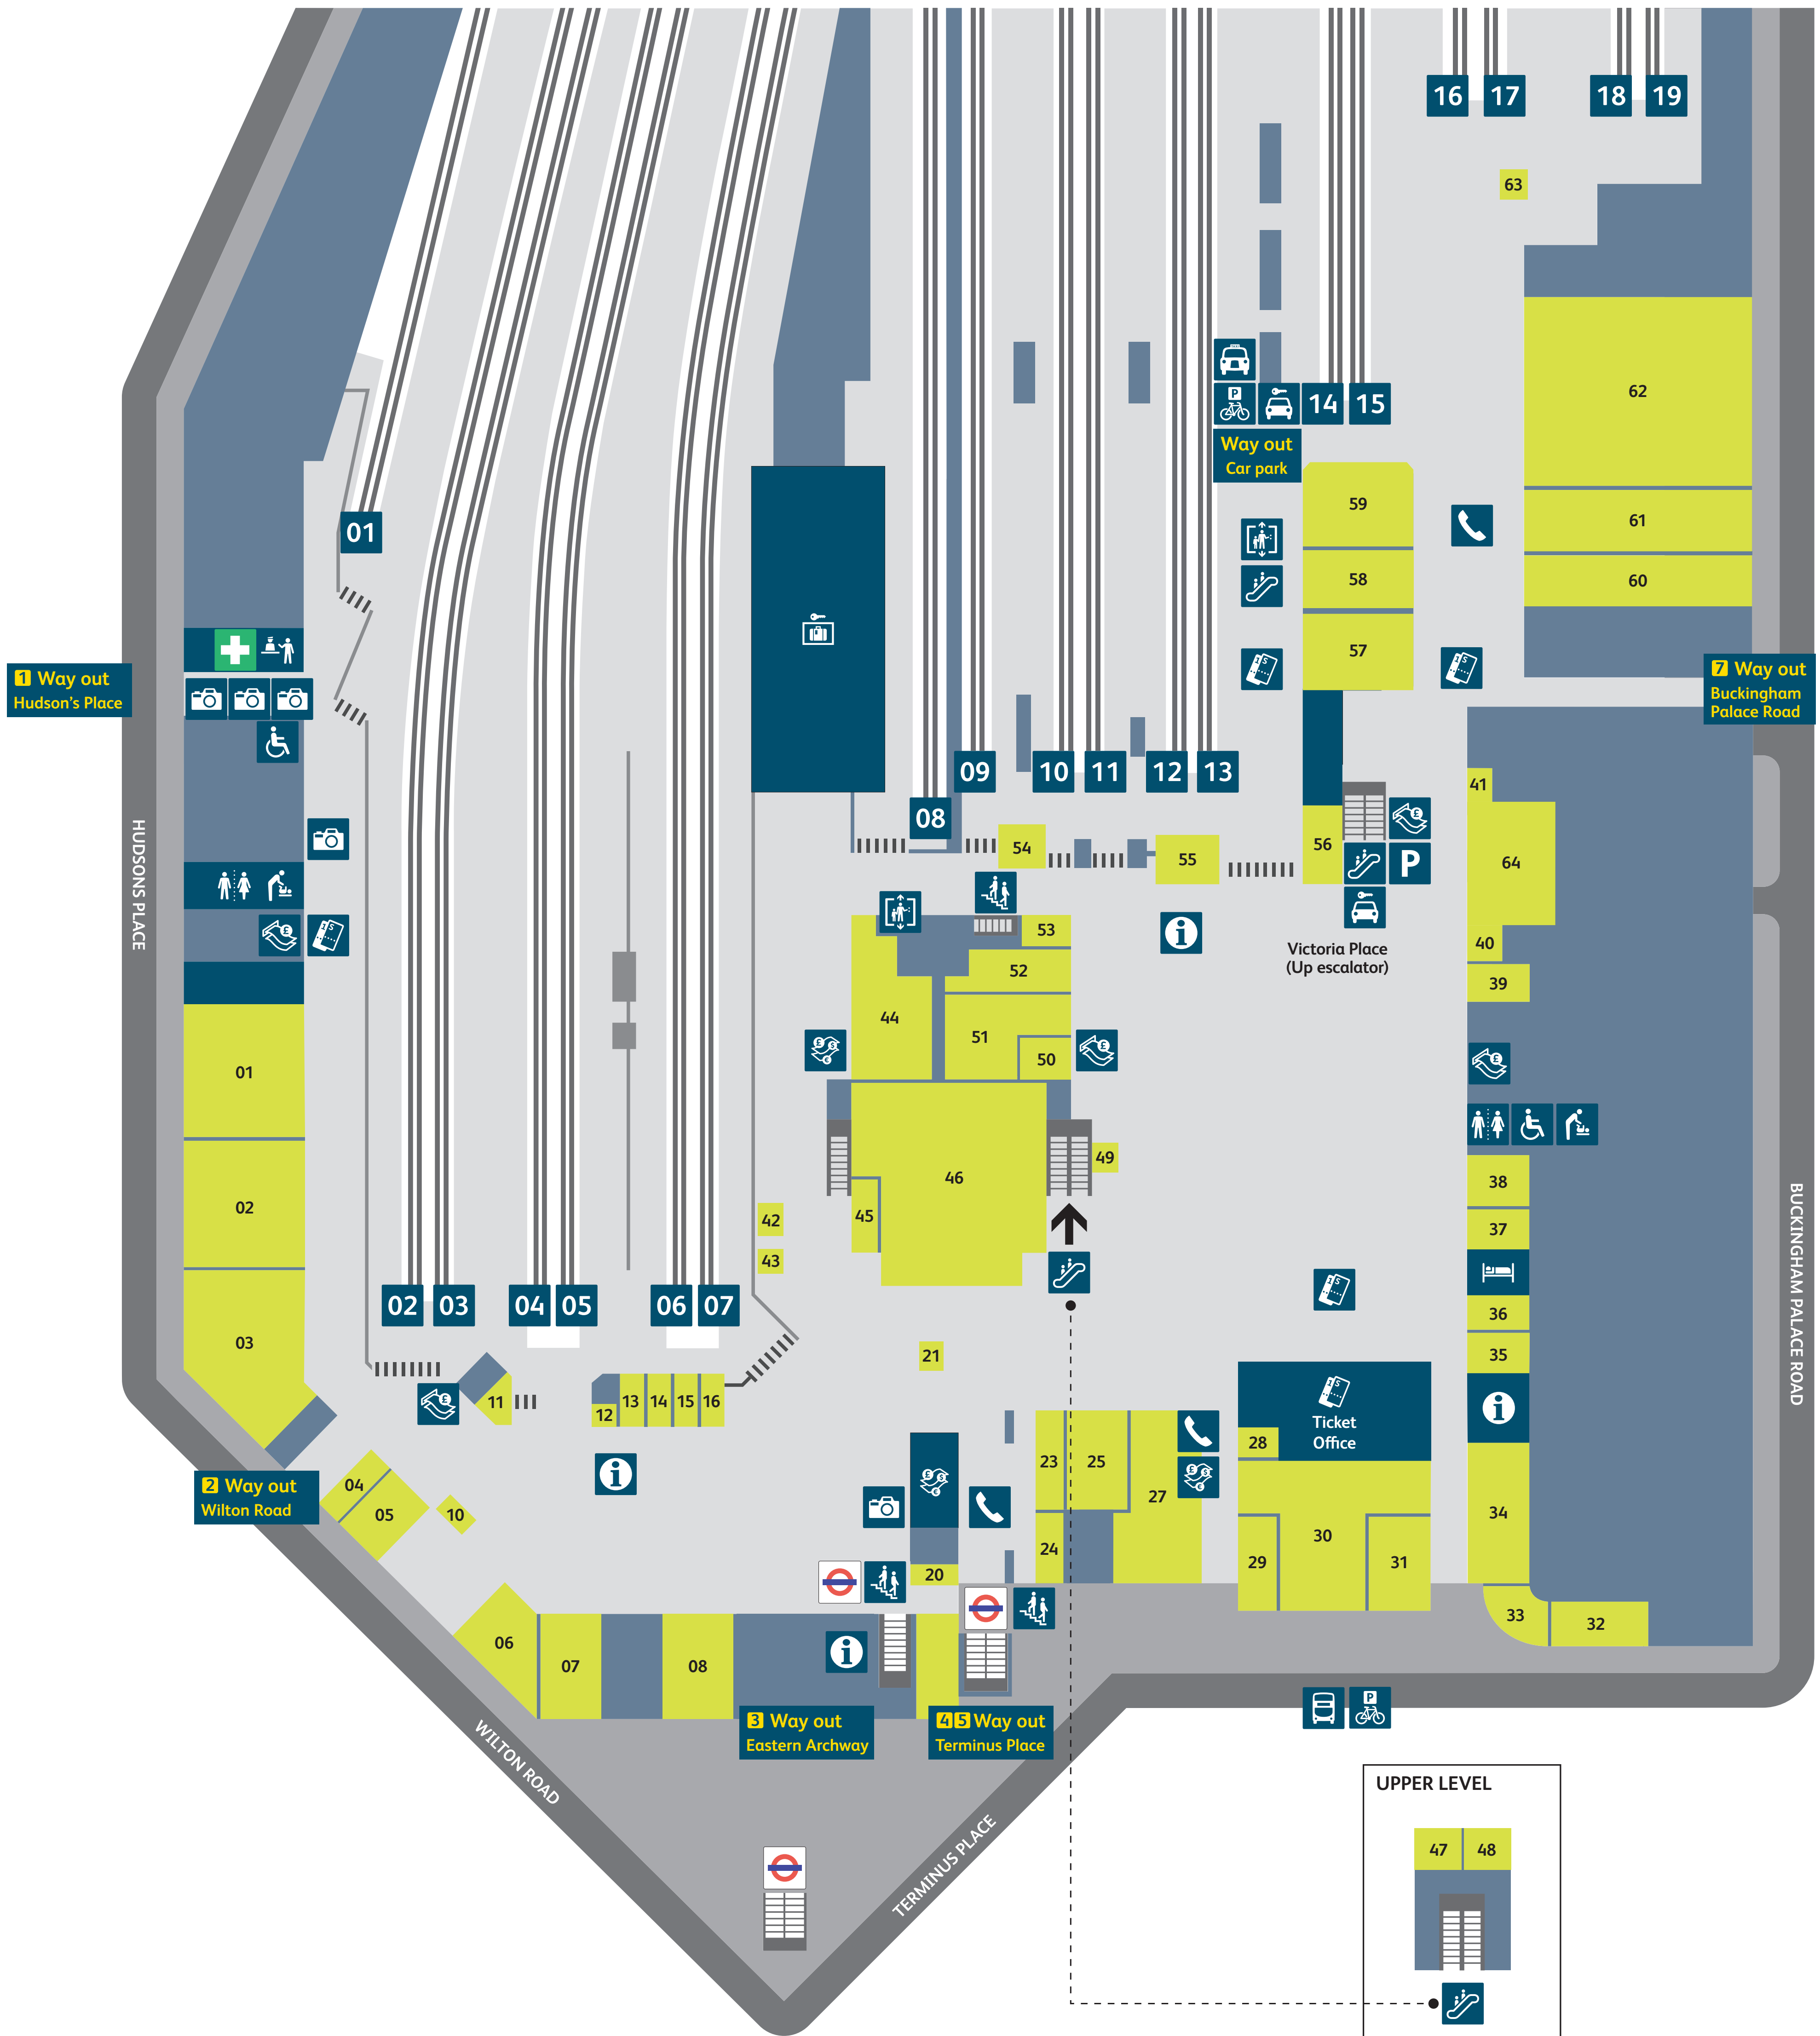

London Victoria

Station map

Services and facilities

- Accessible toilets 
- Baby change 
- Bike park 
- BT Police 
- Bureau de change 
- Buses 
- Car rental 
- Cash point 
- Customer lounge 
- Escalators 
- First aid 
- Hotel 
- Information 
- Left luggage 
- Lift 
- Parking 
- Photobooth 
- Platform numbers 
- Stairs 
- Station reception 
- Taxis 
- Telephones 
- Tickets 
- Toilets 
- Underground 

Food, drink and shopping

- | | | | | | |
|-----------------------------|----|----------------------|-----|------------------------|----|
| Accessorize | 37 | Medicentre | 64 | Superdrug | 34 |
| Boots | 27 | Monsoon | 51 | Sweet Express | 41 |
| Burger King | 08 | M&S Simply Food | 02 | The Beer House | 07 |
| Caffè Nero | 49 | McDonald's | 03 | Timpons | 20 |
| Caffè Ritazza | 06 | Mi Casa | 40 | Upper Crust | 12 |
| Camden Food Co. | 16 | Millie's Cookies | 15 | Vodafone | 23 |
| Cards Galore | 04 | Neal's Yard Remedies | 50 | Wasabi | 38 |
| Costa Coffee | 44 | Oliver Bonas | 52 | West Cornwall Pasty Co | 10 |
| Delice de France | 13 | Paperchase | 39 | Wetherspoons (Bar) | 47 |
| EE | 35 | Pasty Shop | 29 | Whistlestop | 62 |
| Hotel Chocolat | 45 | Patisserie Valerie | 11 | WHSmith | 05 |
| International Cheese Centre | 60 | Pret A Manger | 14* | Yo Sushi | 46 |
| iSmash | 36 | Savanna | 28 | | 48 |
| Knot | 42 | Scribbler | 33 | | |
| Krispy Kreme | 43 | Sloe Bar | 59 | | |
| Ladbrokes | 57 | Sport Bar and Grill | 24 | | |
| Lush | 61 | Starbucks | 01 | | |
| | | | 31 | | |