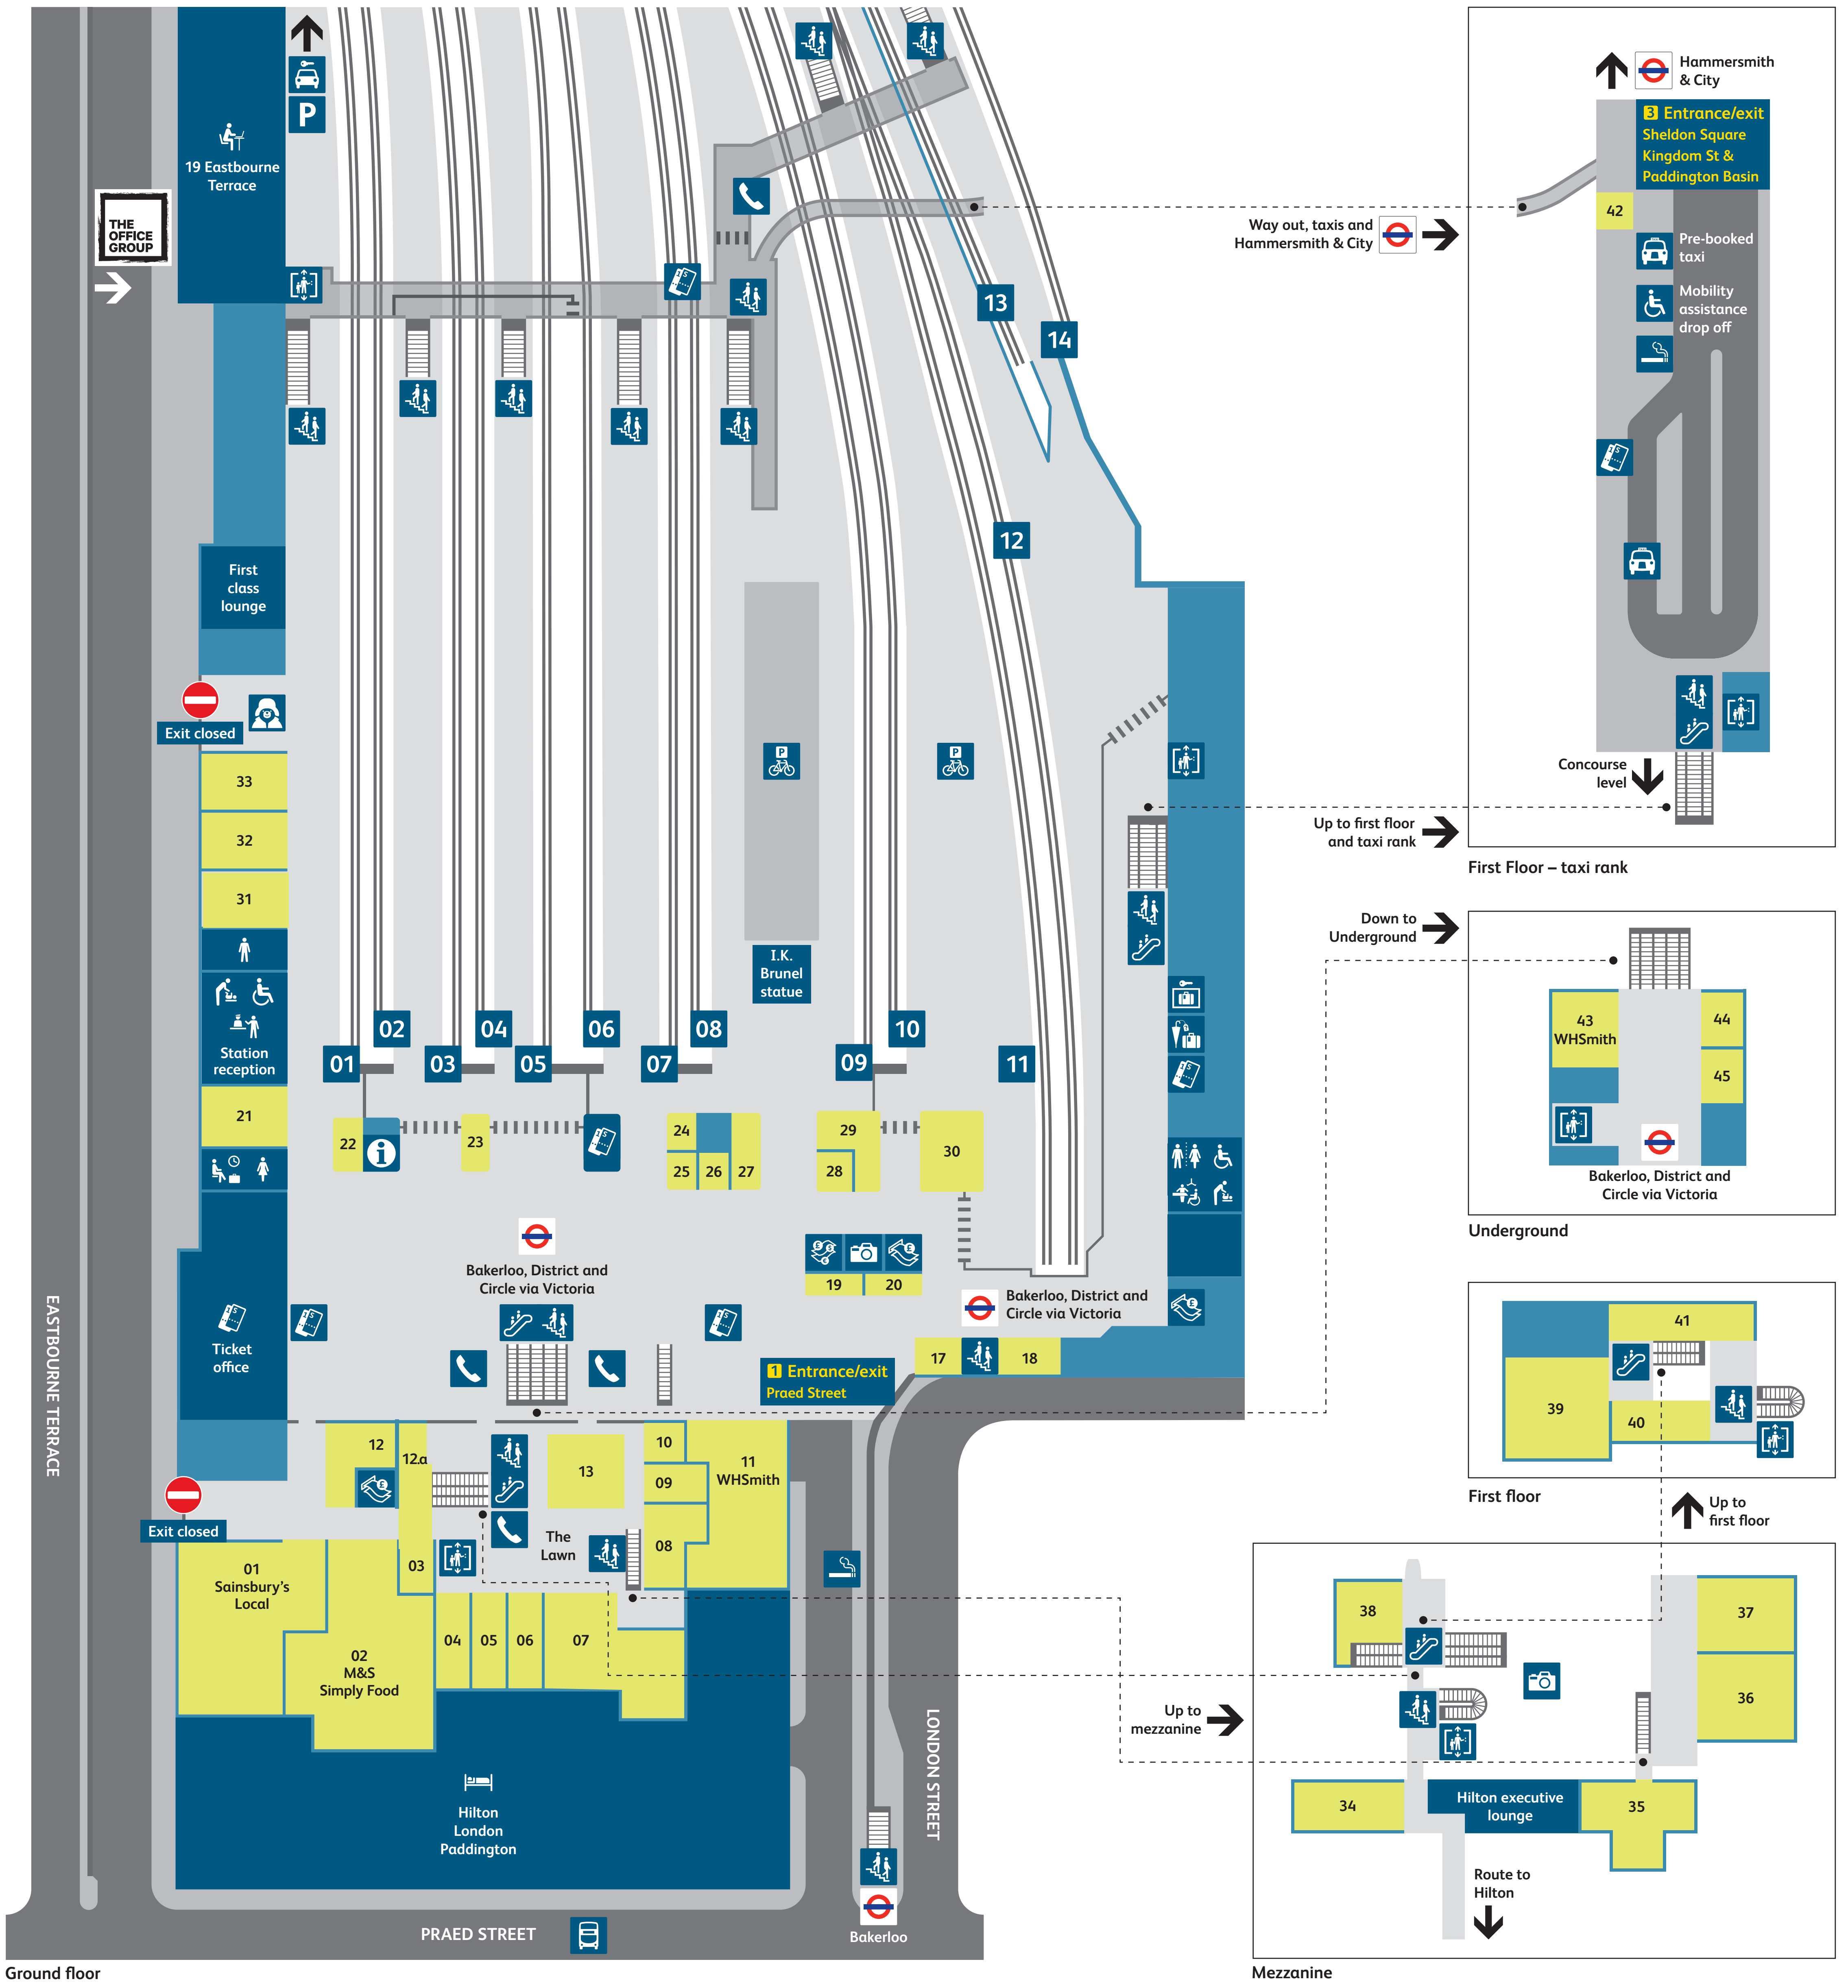

London Paddington Station map

Services and facilities

Accessible toilets		Lost property	
Baby change		Paddington Bear statue	
Bike park		Parking	
Buses		Photobooth	
Business centre		Platform numbers	
Car hire		Smoking area	
Cash point		Stairs	
Changing place		Station reception	
Currency exchange		Taxis	
Escalators		Telephones	
Hotel		Tickets	
TfL visitor information		Toilets	
Left luggage / Concierge		Waiting room	
Lift			

Food, drink and shopping

Accessorize	05	Fat Face	04	Sainsbury's Local	01
Bagel Factory	31	Funky Pigeon	22	Starbucks	34
Barburrito	38	Hotel Chocolat	19	The Beer House	30
Boots	07	Isle of Flowers	03	The Savanna	44
Burger King	27	Kiehl's	09	Thomas Pink	06
Cabin	37	Krispy Kreme	45	Upper Crust	25
Caffè Nero	18 23	Leon	36	Vodafone	28
Caffè Ritazza	13 26	M&S Simply Food	02	Wasabi	12
Cards Galore	10	Mad Bishop and Bear Pub	39	Soboro Bakery	12a
Colicci	42	McDonald's	33	Whistlestop	29
Costa Coffee	41	Paddington Bear	08	WHSmith	11 43
Crussh	20	Paperchase	32	Coming Soon	35
Delice de France	24	Pasty Shop	17		
EAT	40	Pret A Manger	21		