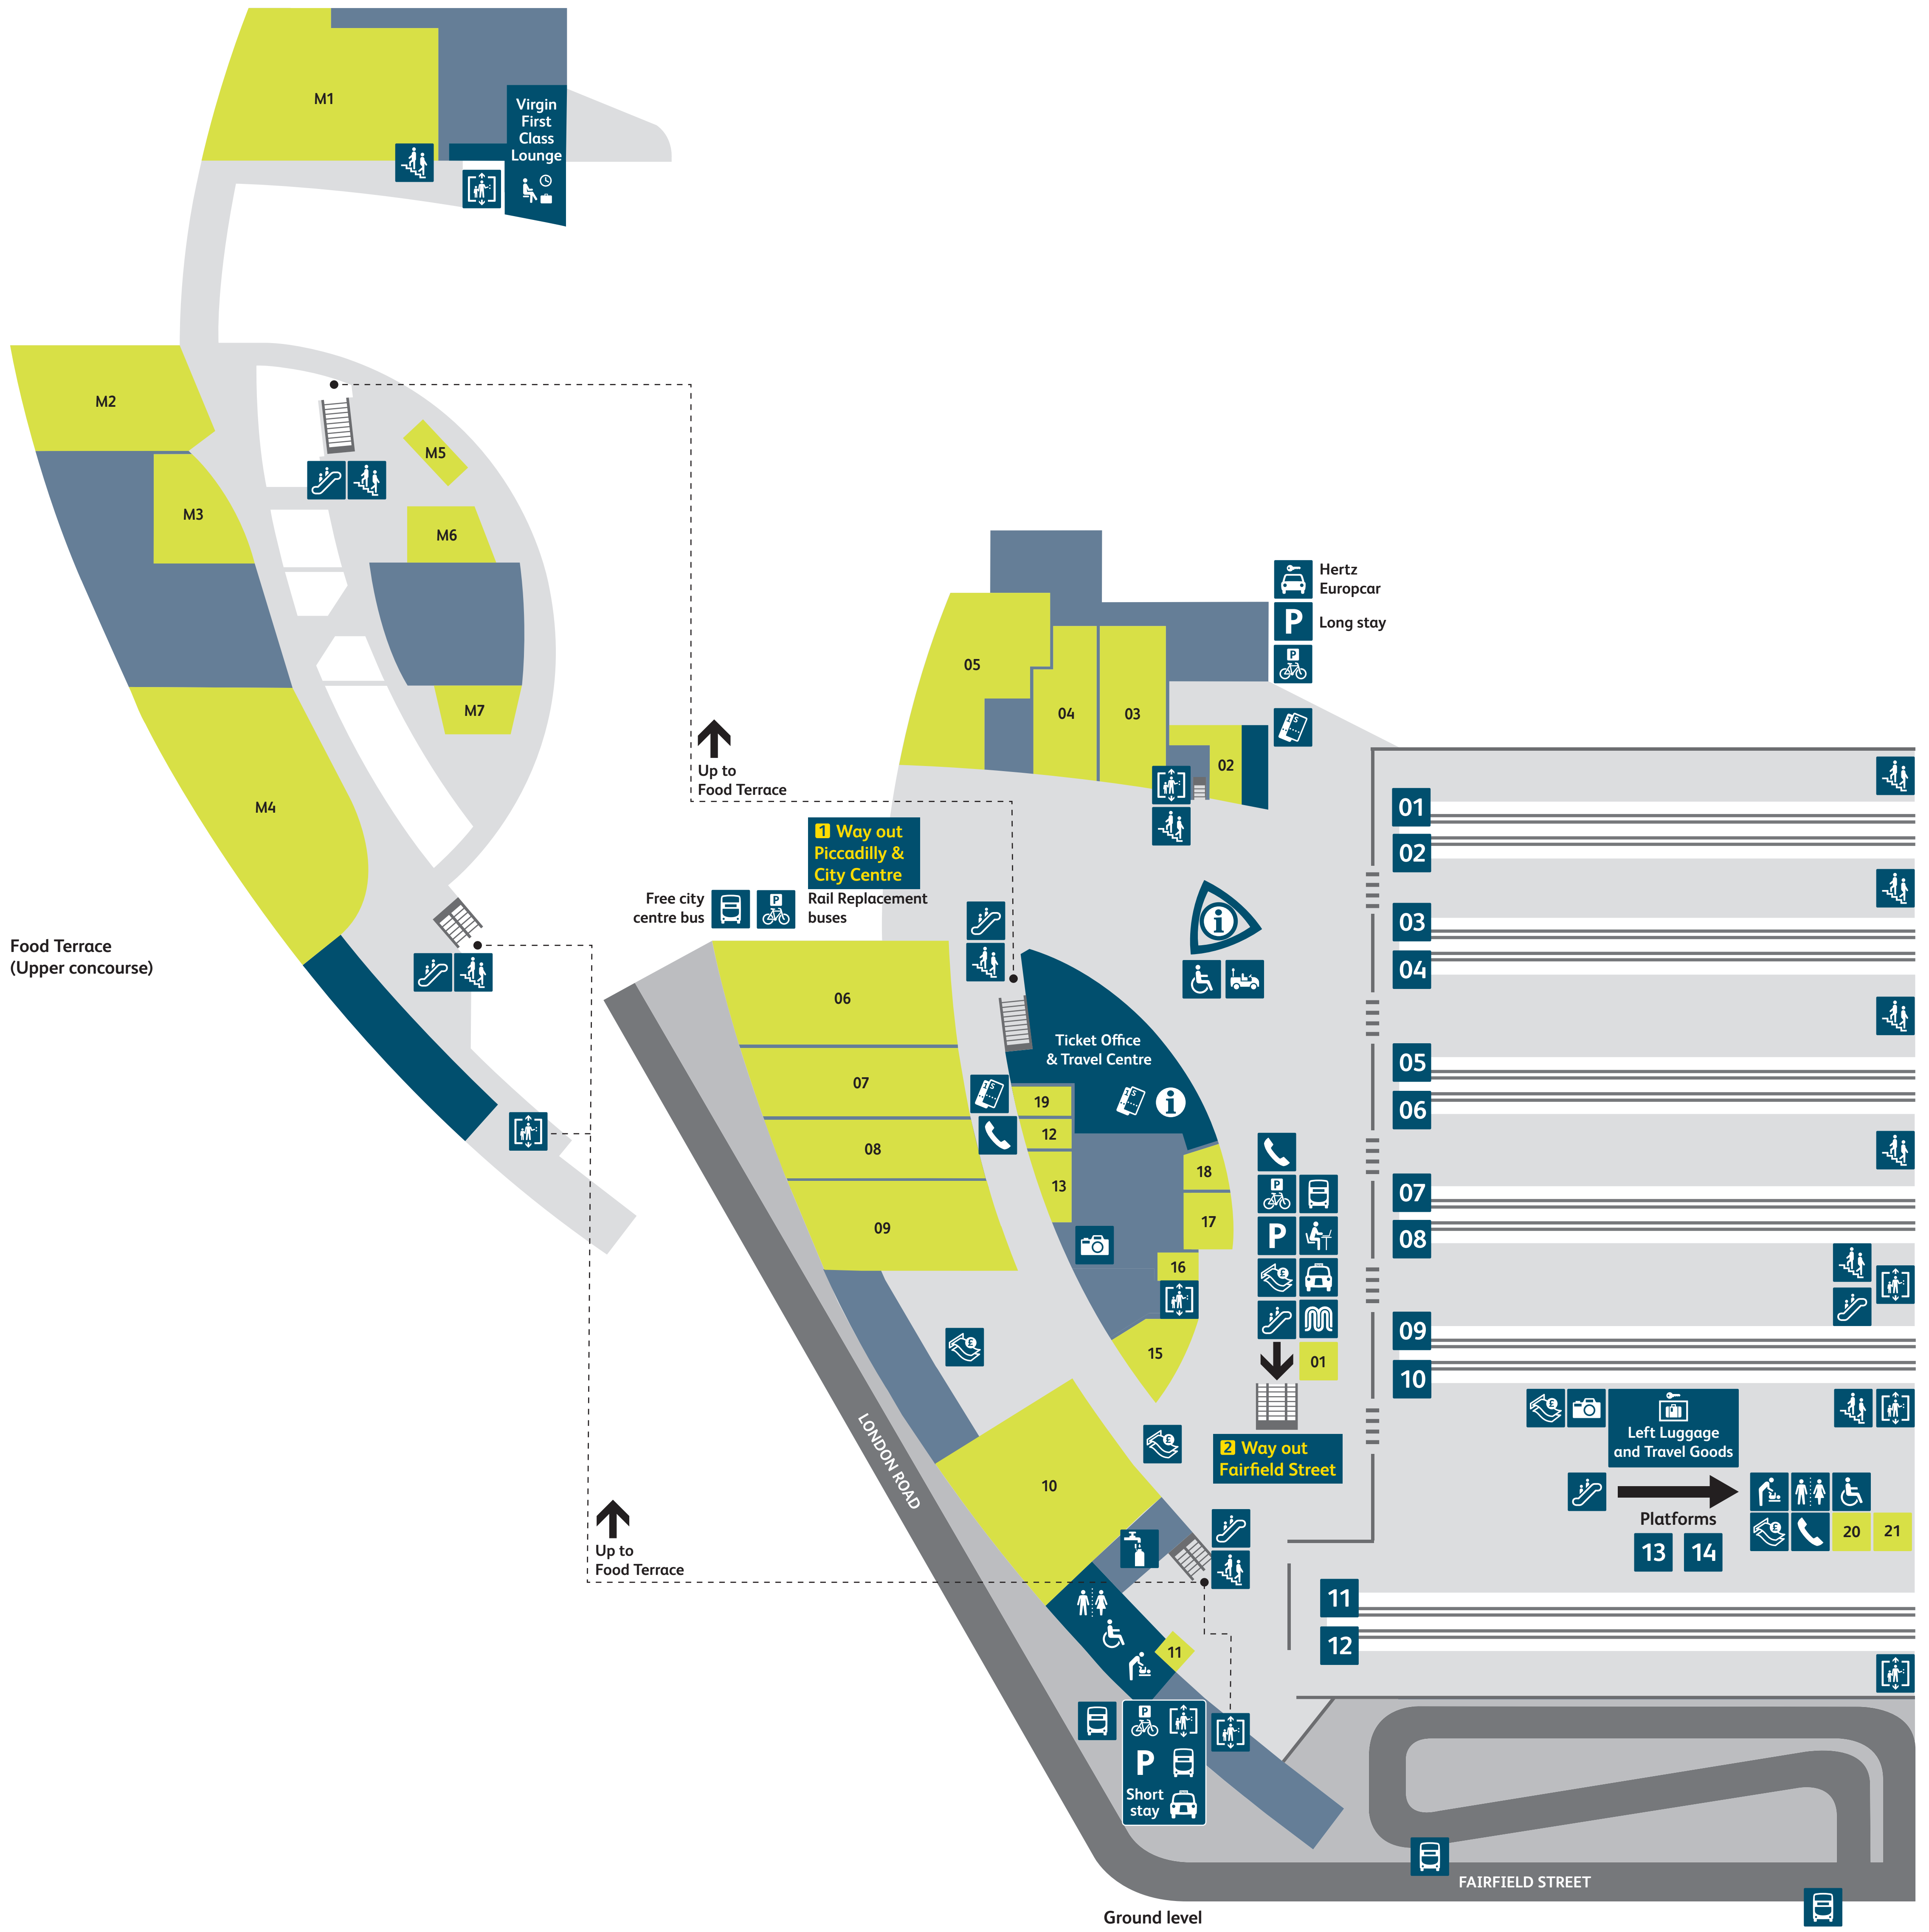

# Manchester Piccadilly Station map

## Services and facilities

Accessible toilets		Photo Booth	
Baby change		Stairs	
Bike park		Station Reception	
Buses		Taxis	
Car hire		Telephones	
Cash machine		Tickets	
Escalators		Toilets	
Information			
Left Luggage			
Lift			
Metrolink Tram			
Mobility assistance point			
Parking			
Platform numbers			

## Food, drink and shopping

Accessorize	15	Pasty Shop	02
Bagel Factory	12	Pret a Manger	07
Boots	05	Sainsbury's Local	10
Burger King	03	TGI Friday's	M3
Caffè Ritazza	M6	The Hourglass	M7
Caffè Nero	08	The Mill	M1
Cards Galore	13	Upper Crust	17
Carluccios	M4	WHSmith	01 06 21
Costa Coffee	11 20	Yol Sushi	M5
Hotel Chocolat	16		
James Martin Kitchen	18		
Krispy Kreme	19		
M&S Simply Food	M2		
Natwest	09		
Oliver Bonas	04		