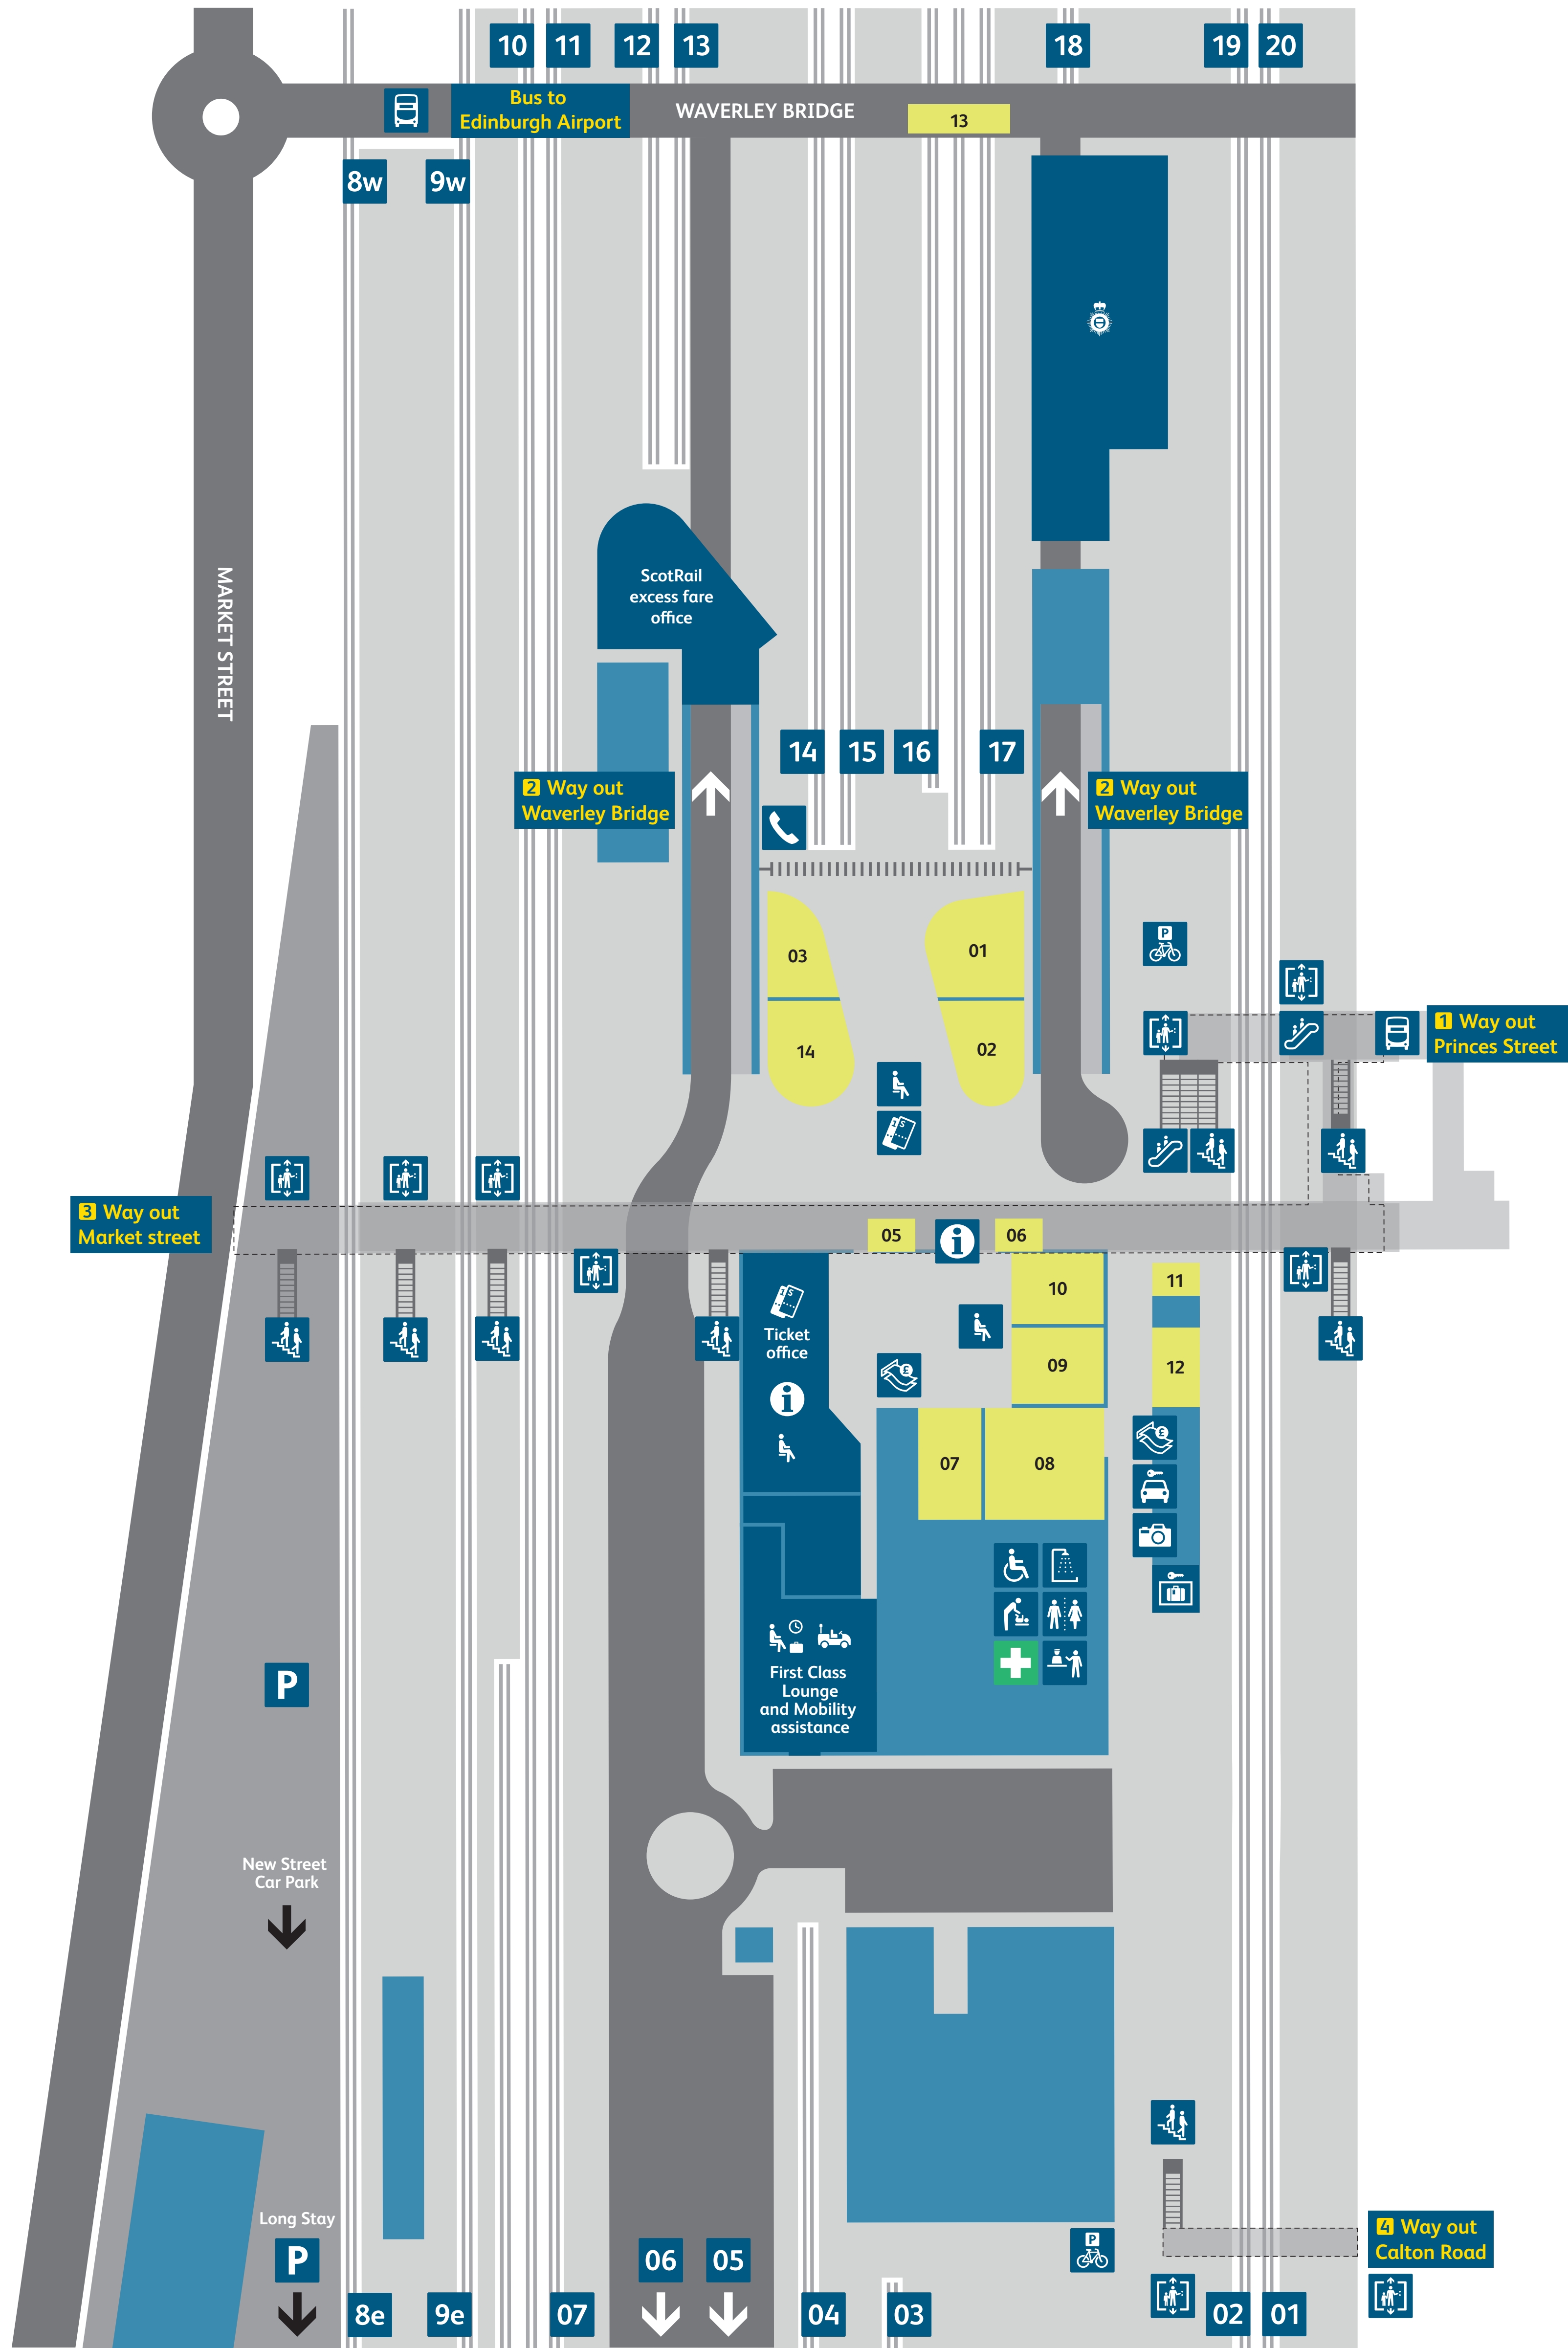

Edinburgh Waverley

Station map

Services and facilities

- Accessible toilets
- Baby change
- Bike park
- BT Police
- Buses
- Car Hire
- Cash point
- Escalators
- First aid
- Information
- Left luggage
- Lift
- Mobility assistance
- Parking
- Photobooth
- Platform numbers
- Seating
- Shower
- Stairs
- Station reception
- Telephones
- Tickets
- Toilets

Food, drink and shopping

- Bagel Factory 05
- Boots 01
- Burger King 07
- Caffè Nero 12
- Costa 02
- M&S Simply Food 08
- Paperchase 10
- Pasty Shop 11
- Pret A Manger 14
- The Beer House 09
- The Booking Office 13
- JD Wetherspoons 13
- Upper Crust 06
- WHSmith 03