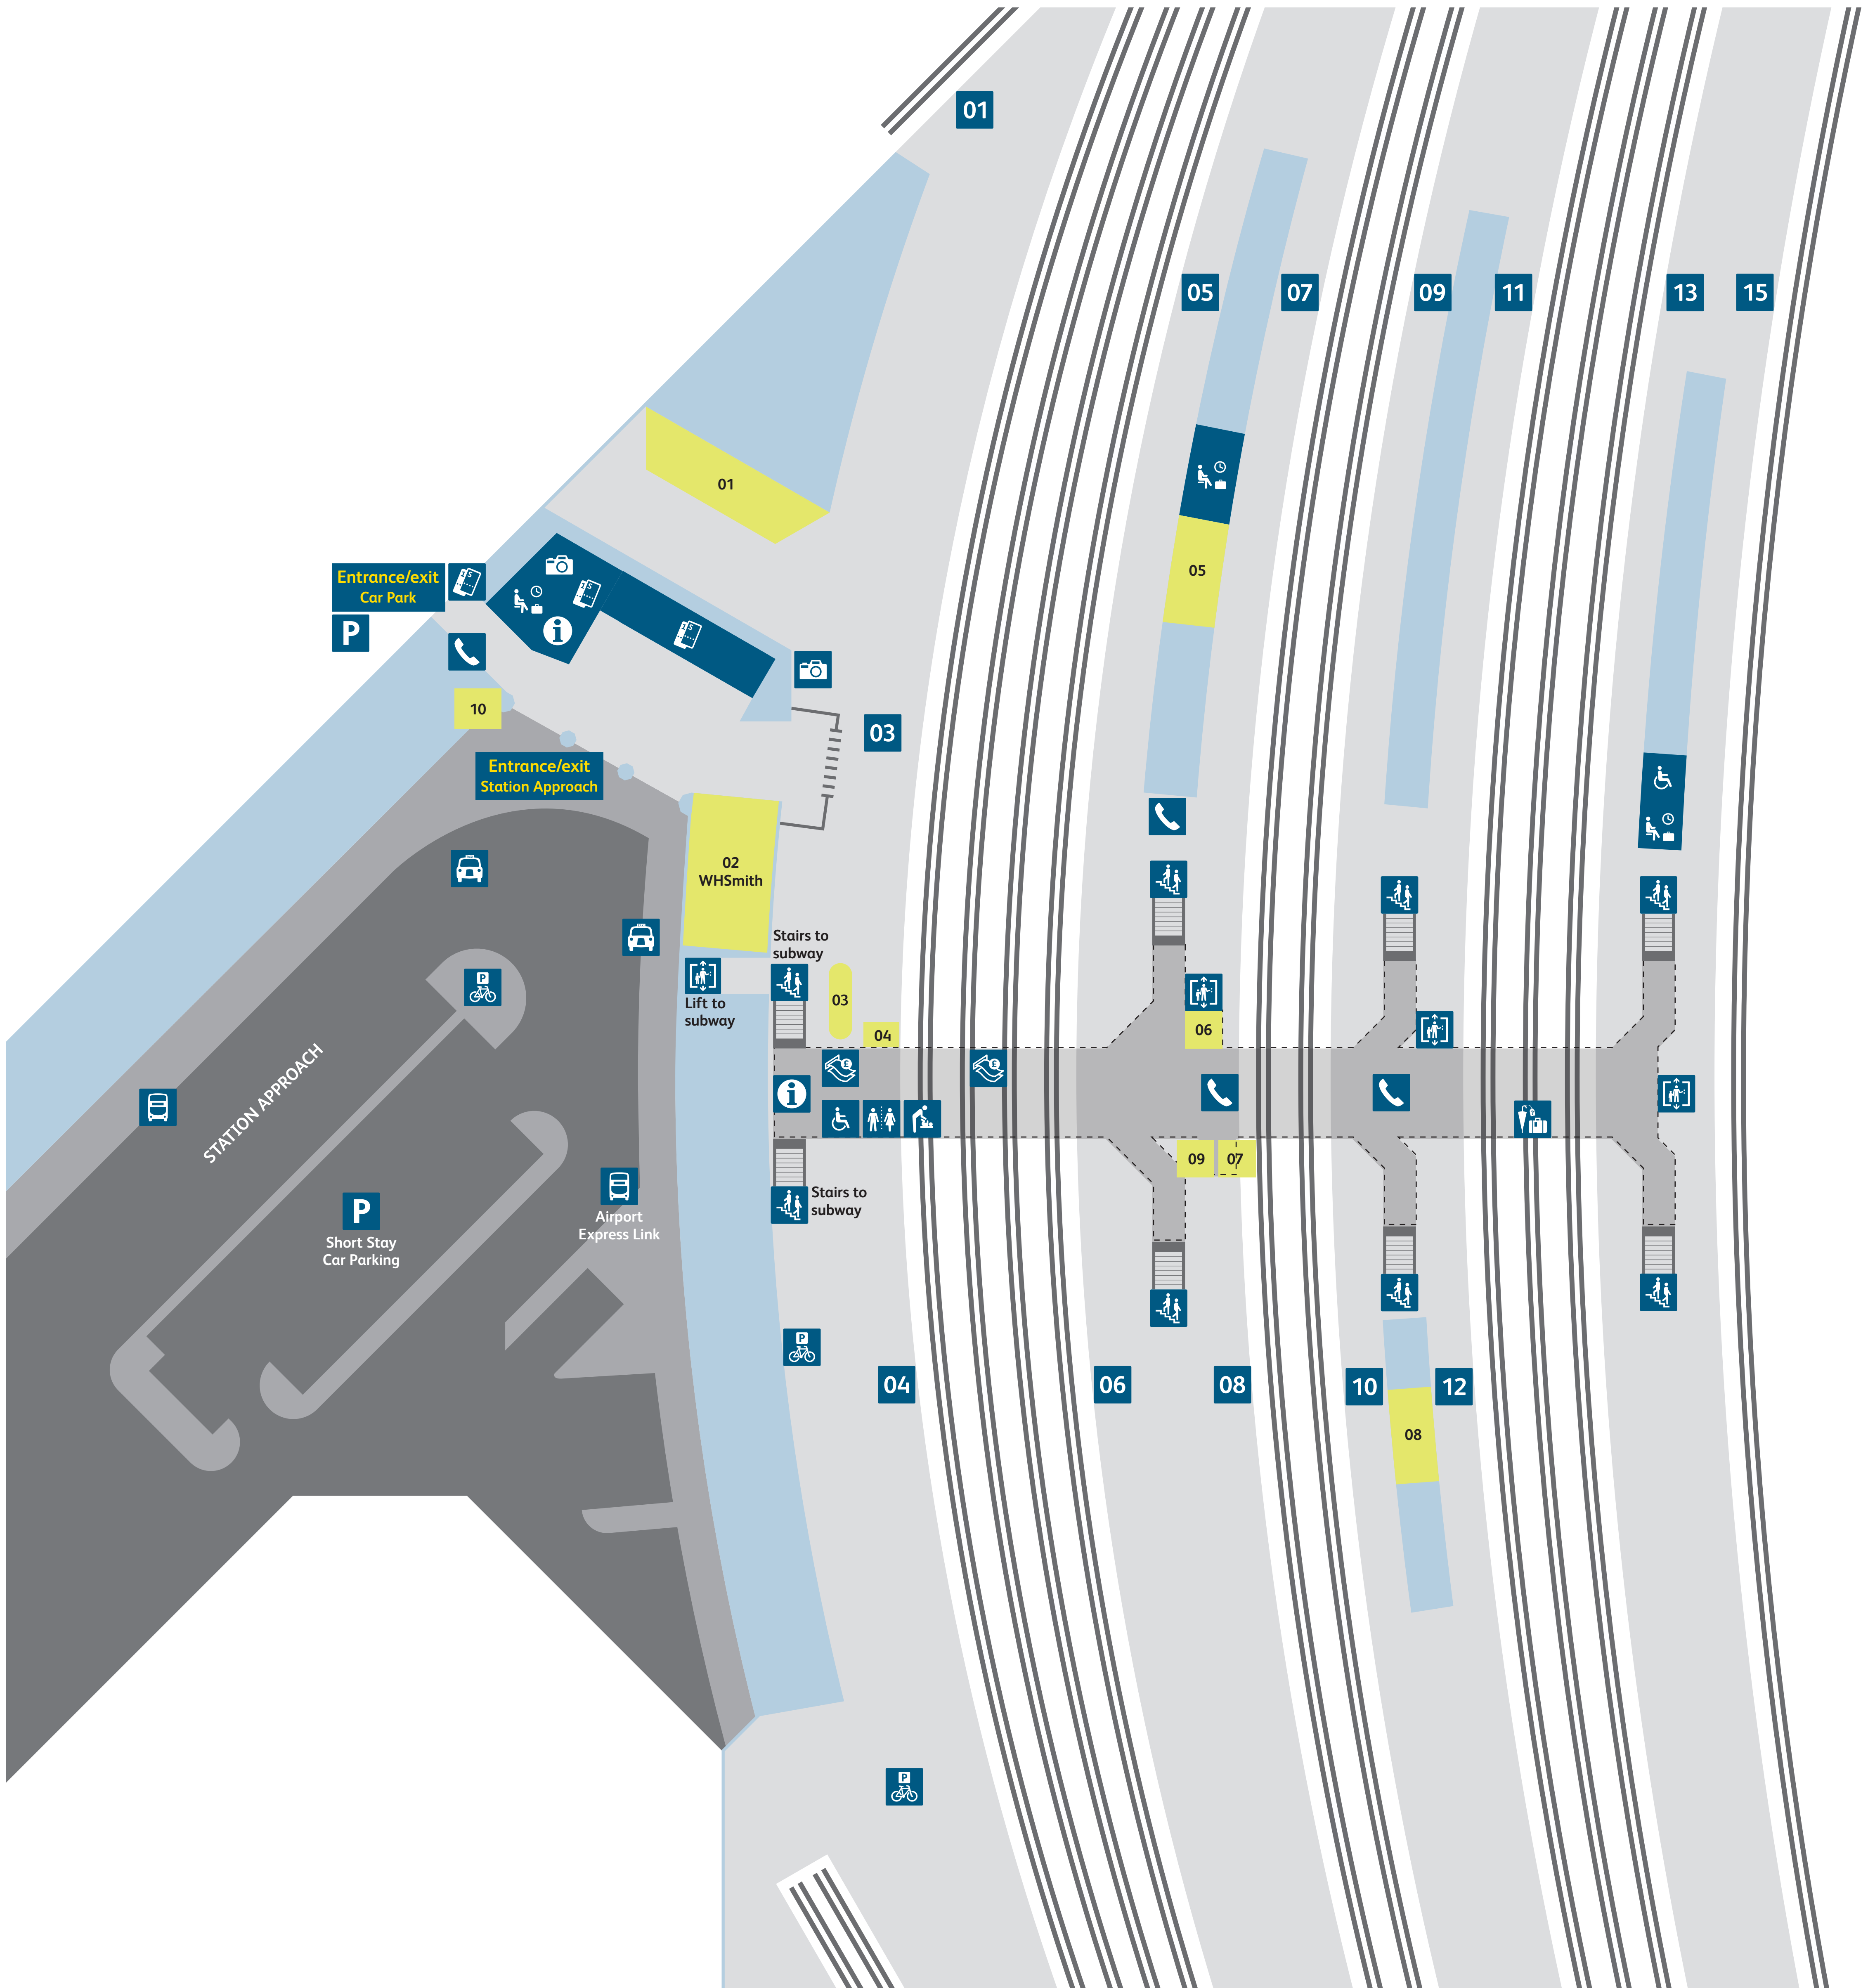

Bristol Temple Meads

Station map

Services and facilities

- Accessible toilets
- Baby Change Facilities
- Bike parking
- Buses
- Cash point
- Information
- Lift
- Lost property
- Parking
- Photobooth
- Platform numbers
- Stairs
- Taxis
- Telephones

- Tickets
- Toilets
- Waiting room

Food, drink and shopping

- AMT Coffee (Subway)
- Bonapartes
- Lily Violet May
- Pumpkin Cafe
- Starbucks (Subway)
- The Pasty Shop (Subway)
- Upper Crust
- WHSmith

If you need help please speak to one of our staff or call our helpline on