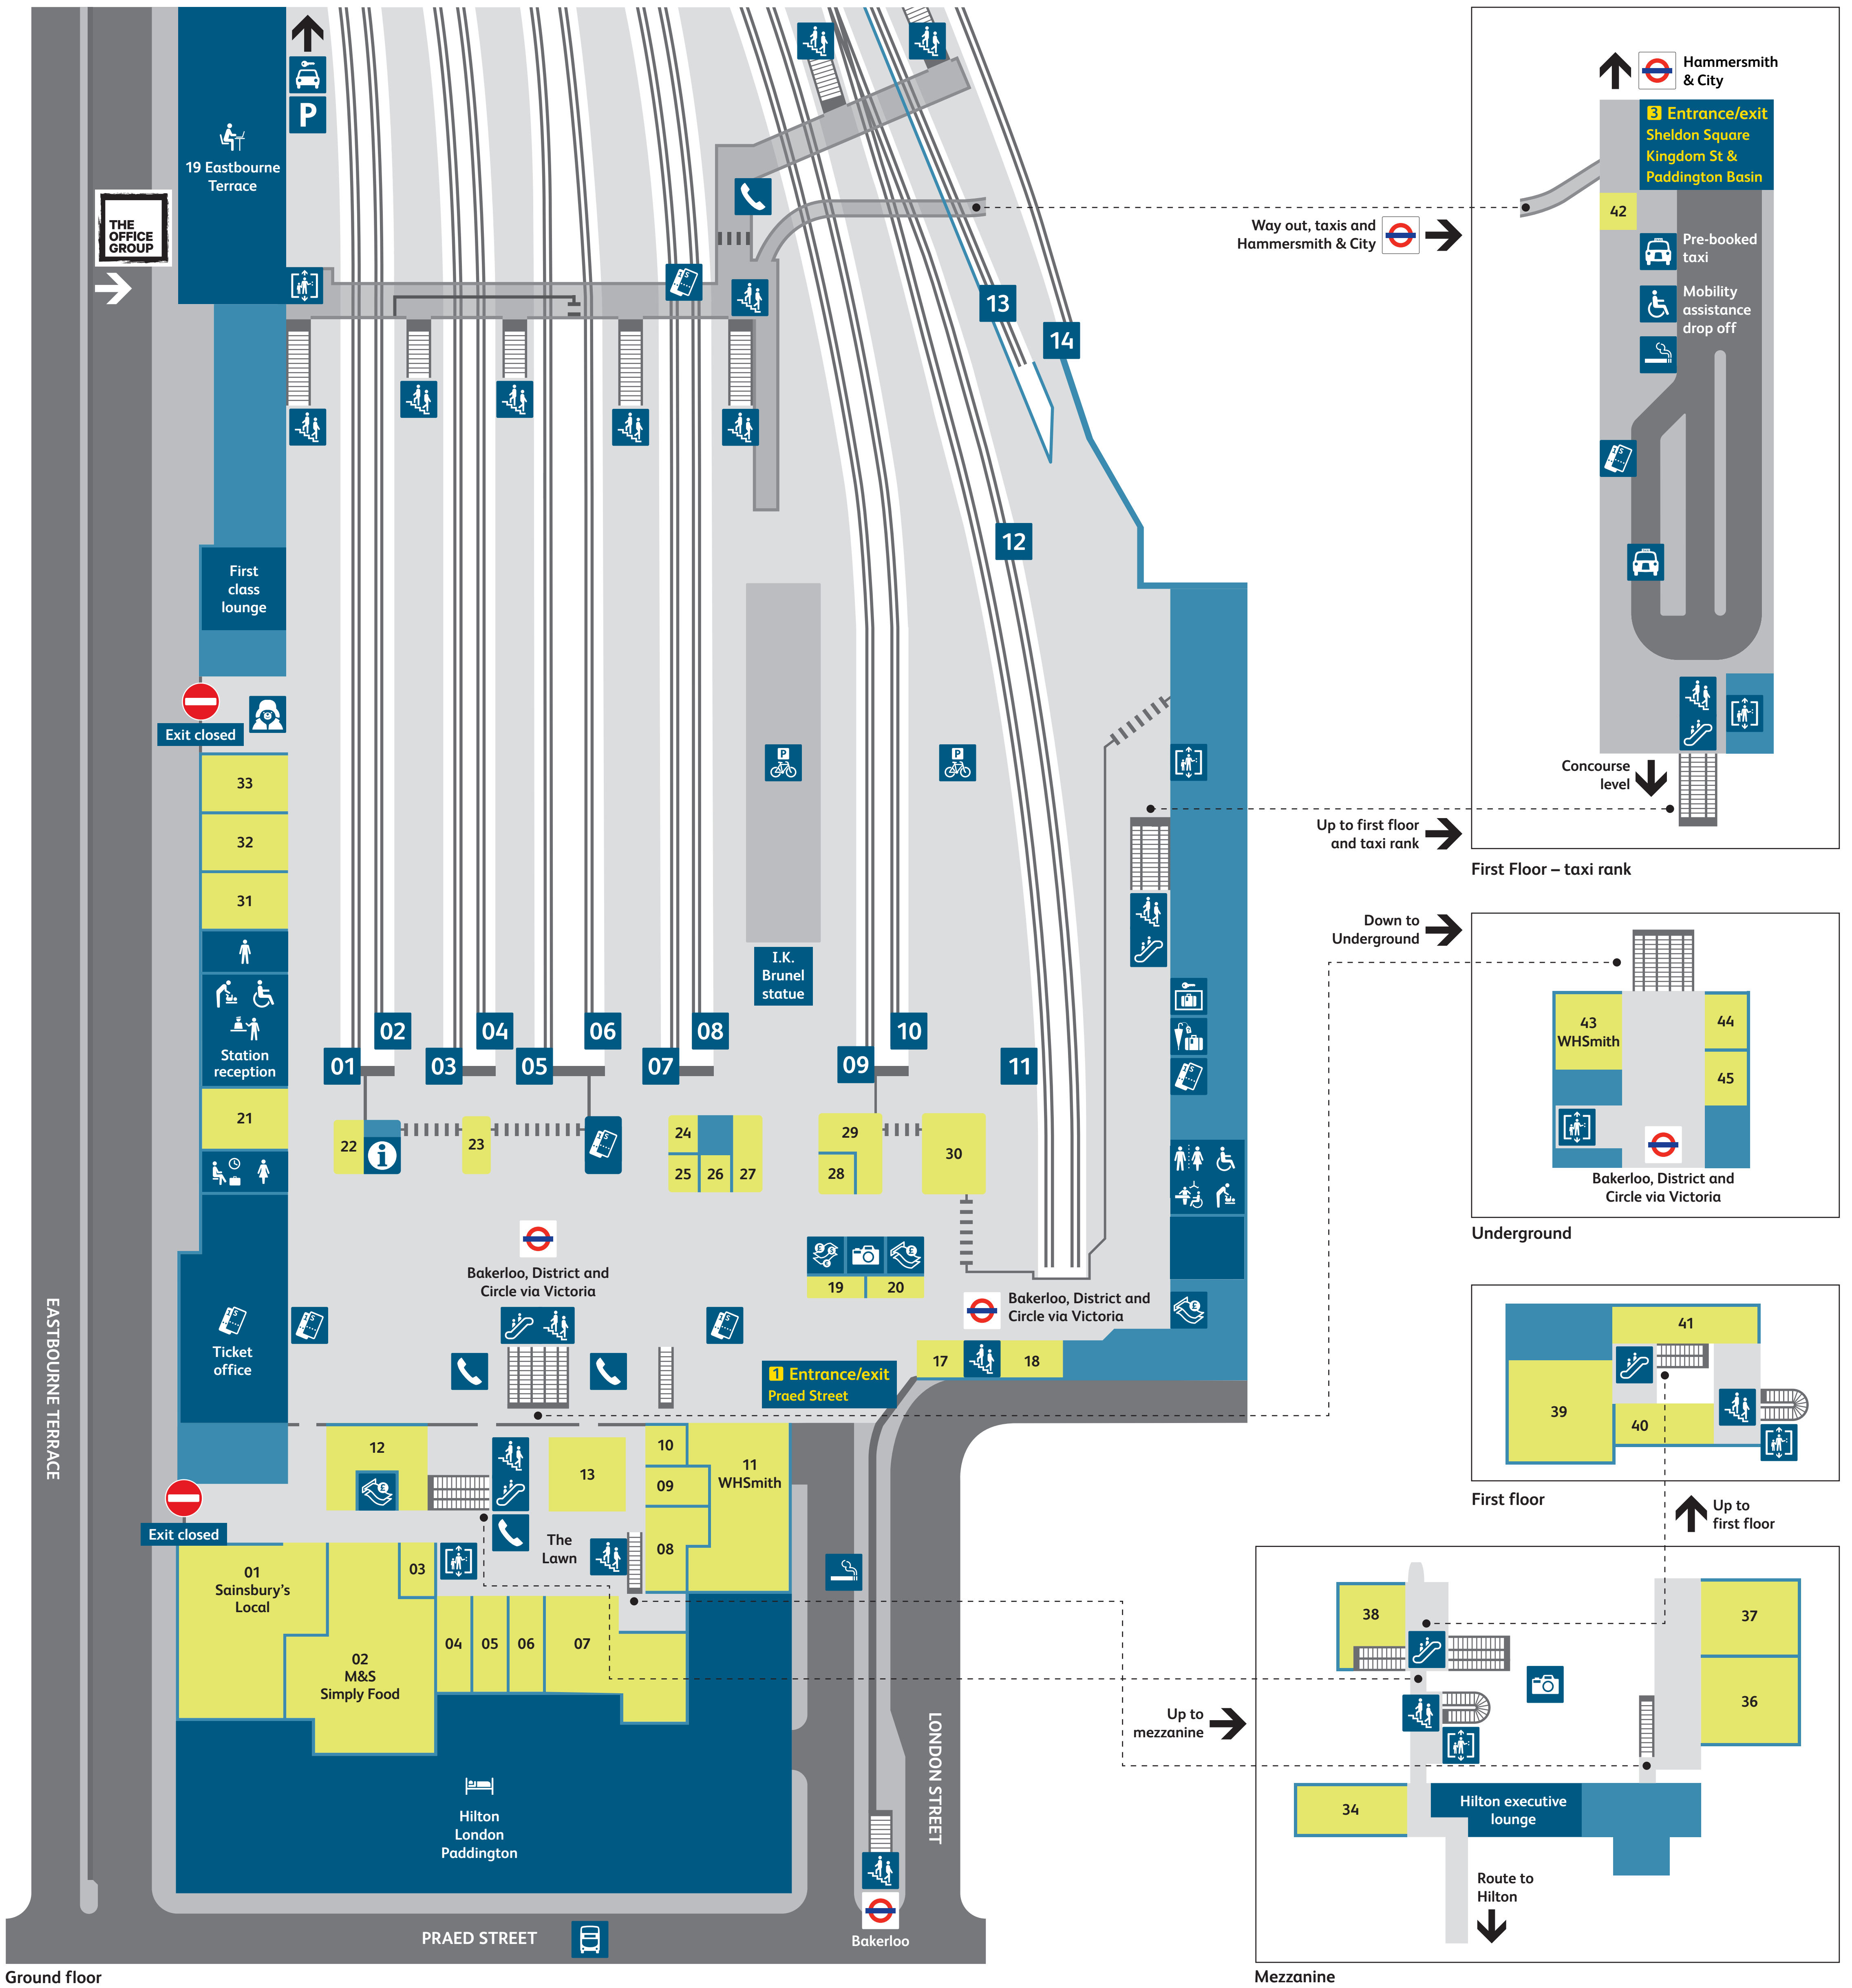

London Paddington Station map

Services and facilities

Accessible toilets		Lost property	
Baby change		Paddington Bear statue	
Bike park		Parking	
Buses		Photobooth	
Business centre		Platform numbers	
Car hire		Smoking area	
Cash point		Stairs	
Changing place		Station reception	
Currency exchange		Taxis	
Escalators		Telephones	
Hotel		Tickets	
TfL visitor information		Toilets	
Left luggage / Concierge		Waiting room	
Lift			

Food, drink and shopping

Accessorize	05	Funky Pigeon	22	Sainsbury's Local	01
Bagel Factory	31	Hotel Chocolat	19	Starbucks	34
Barburrito	38	Isle of Flowers	03	The Beer House	30
Boots	07	Kieh'l's	09	The Savanna	44
Burger King	27	Krispy Kreme	45	Thomas Pink	06
Cabin	37	Leon	36	Upper Crust	25
Caffè Nero	18 23	M&S Simply Food	02	Vodafone	28
Caffè Ritazza	13 26	Mad Bishop and Bear Pub	39	Wasabi	12
Cards Galore	10	McDonald's	33	Whistlestop	29
Colicci	42	Nam-po	20	WHSmith	15 43
Patisserie Valerie	41	Paddington Bear	08		
Delice de France	24	Paperchase	32		
EAT	40	Pasty Shop	17		
Fat Face	04	Pret A Manger	21		