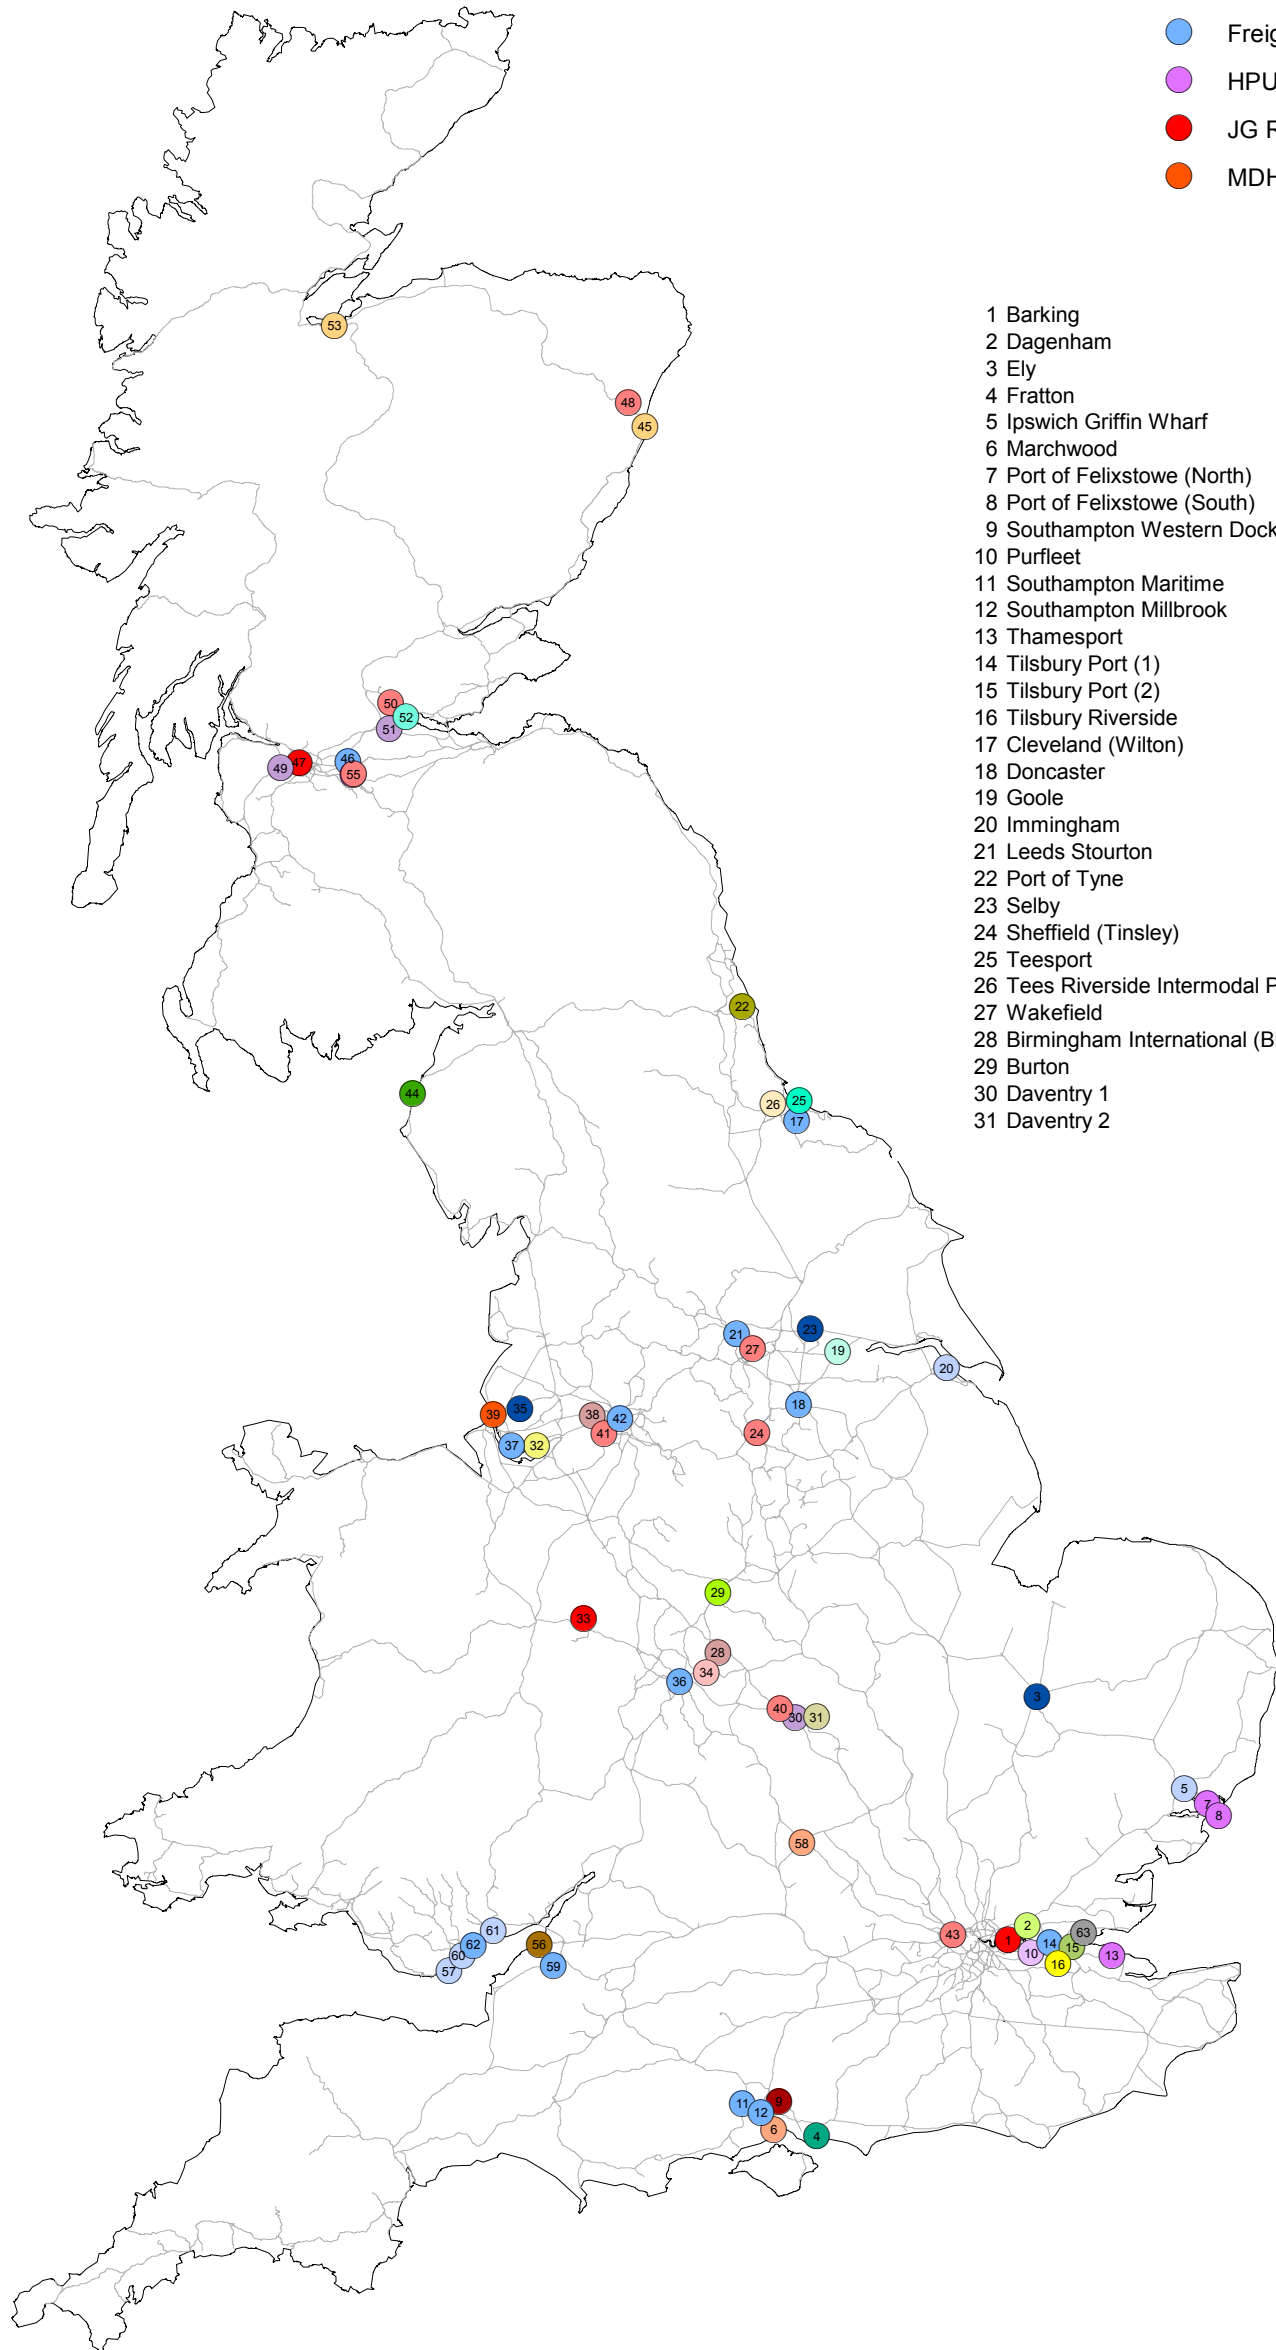

INTERMODAL RAIL TERMINALS

Terminal Operator

- ABP
- ABP Connect
- AV Dawson
- Associated British Ports
- CdMR
- DB Schenker
- DSDA
- Direct Rail Services
- Ford UK
- Forth Ports
- Freightliner
- HPUK
- JG Russell
- MDHC
- Maritime Transport
- Maurice Hill
- PD Ports
- PD Stirling
- Pentalver
- Port of Bristol
- Port of Tyne
- Port of Workington
- Portsmouth Commercial Port
- Potter Group
- Roadways Container Logistics
- Stobart
- Stobart Ports
- Tilbury Container Services
- WH Malcolm
- DP World

- 1 Barking
- 2 Dagenham
- 3 Ely
- 4 Fratton
- 5 Ipswich Griffin Wharf
- 6 Marchwood
- 7 Port of Felixstowe (North)
- 8 Port of Felixstowe (South)
- 9 Southampton Western Docks
- 10 Purfleet
- 11 Southampton Maritime
- 12 Southampton Millbrook
- 13 Thamesport
- 14 Tilbury Port (1)
- 15 Tilbury Port (2)
- 16 Tilbury Riverside
- 17 Cleveland (Wilton)
- 18 Doncaster
- 19 Goole
- 20 Immingham
- 21 Leeds Stourton
- 22 Port of Tyne
- 23 Selby
- 24 Sheffield (Tinsley)
- 25 Teesport
- 26 Tees Riverside Intermodal Park (TRIP - Midd)
- 27 Wakefield
- 28 Birmingham International (Birch Coppice)
- 29 Burton
- 30 Daventry 1
- 31 Daventry 2
- 32 Ditton / Widness
- 33 Donnington
- 34 Hams Hall
- 35 Knowsley
- 36 Lawley Street
- 37 Liverpool Garston
- 38 Manchester
- 39 Port of Liverpool (Seaforth)
- 40 Rugby
- 41 Trafford Park (1)
- 42 Trafford Park (2)
- 43 Willesden Euroterminal
- 44 Workington
- 45 Aberdeen Craiginchies
- 46 Coatbridge
- 47 Deanside (Hillington)
- 48 Dyce Raiths Farm
- 49 Elderslie
- 50 Grangemouth (1)
- 51 Grangemouth (2)
- 52 Grangemouth (3)
- 53 Inverness
- 54 Mossend
- 55 Mossend EuroTerminal
- 56 Avonmouth and Portbury
- 57 Barry Docks
- 58 Bicester
- 59 Bristol West Depot
- 60 Cardiff Docks
- 61 Newport Docks
- 62 Wentloog (Cardiff)
- 63 London Gateway Port